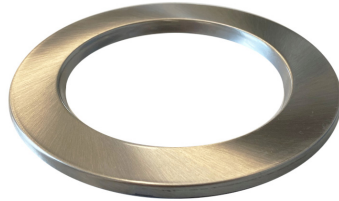

# POWER-LITE®

Certainty at The Speed of Light

ID-BLACK | ID7W-BLACK

ID-BC-R

ID-BC | ID7W-BC

ID-S-BLACK

ID-S-BC

## ID DOWNLIGHT

### RING

Rings to suit our POWER-LITE® ID Downlight Range.

PRODUCT	TO SUIT			CODE
DOWNLIGHT RING	ID7W RANGE	304 Marine Grade Stainless Steel	Brushed Chrome	ID7W-BC
			Black	ID7W-BLACK
	ID8W & ID10W RANGE	304 Marine Grade Stainless Steel	Brushed Chrome	ID-BC
			Black	ID-BLACK
	ID8W RANGE	304 Marine Grade Stainless Steel	Brushed Chrome	ID-BC-R
	ID-S-10W-CC	304 Marine Grade Stainless Steel	Brushed Chrome	ID-S-BC
			Black	ID-S-BLACK