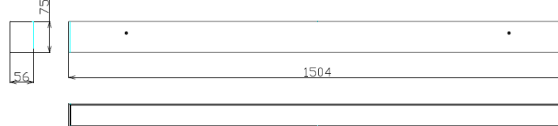

POWER-LITE®

Certainty at The Speed of Light

DIMENSIONS (mm)

LL36W-CC

LL42W-CC

INSTALLATION PHOTOS

LED Chip

Epistar 2835 SMD