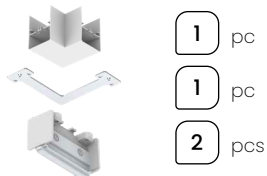

2 pcs

4 pcs

PENDANT CABLE SUSPENSION KIT

5M

Black

LL-CSK-B-5M

1M

White

LL-CSK-W

LINEAR CONNECTORS

1 pc

Black

LL-CC

CORNER

1 pc

White