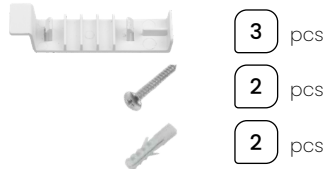

Certainty at The Speed of Light

ACCESSORIES

CODE

MOUNTING OPTIONS

SURFACE MOUNTING KIT

3 pcs

LL-SMK

2 pcs