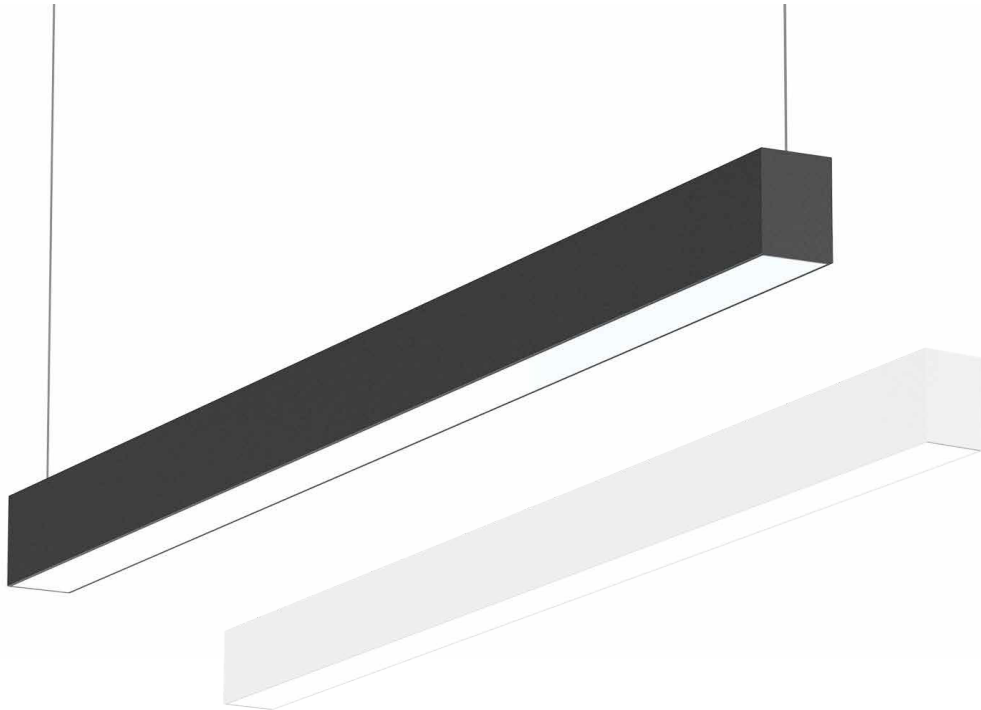

POWER-LITE®

Certainty at The Speed of Light

LED LINEAR

LIGHT

LL

The POWER-LITE® LED Linear Light provides a low glare lighting solution whilst achieving excellent lux levels and uniformity.

E2362

WARRANTY