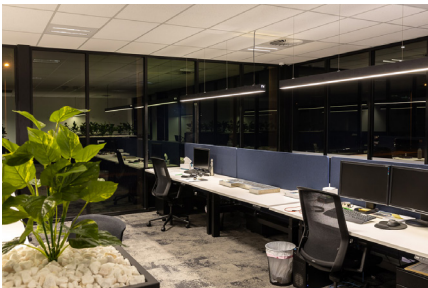

POWER-LITE®

Certainty at The Speed of Light

DIMENSIONS (mm)

LL36W-CC

LL42W-CC

INSTALLATION PHOTOS

LED Chip

Epistar 2835 SMD