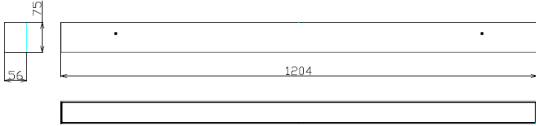

POWER-LITE®

Certainty at The Speed of Light

DIMENSIONS (mm)

LL36W-CC

LL42W-CC

INSTALLATION PHOTOS

LED Chip

Epistar 2835 SMD