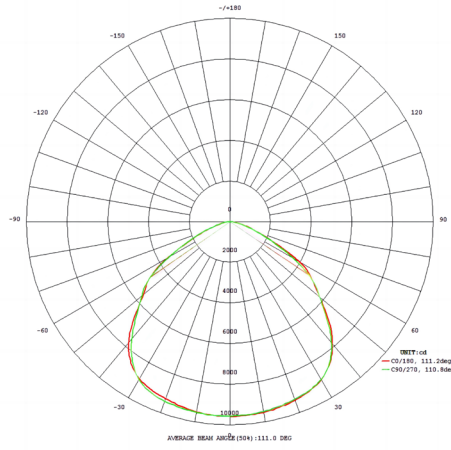

IP66

IK10

110° Beam Angle

POWER-LITE®

Certainty at The Speed of Light

PHOTOMETRICS

UFO-200W-E-170LM | 120W

UFO-200W-E-170LM | 150W