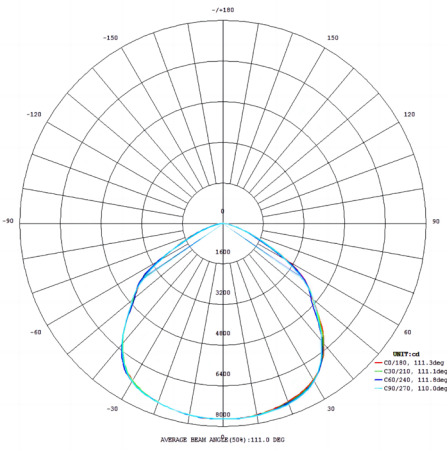

IP66

IK10

110° Beam Angle

POWER-LITE®

Certainty at The Speed of Light

PHOTOMETRICS

UFO-200W-E-170LM | 120W

UFO-200W-E-170LM | 150W