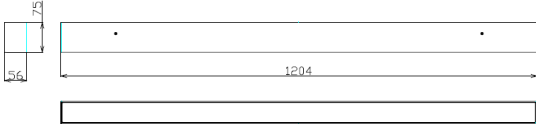

☎ 1800 909 306
🌐 nedlandsgroup.com.au
✉ sales@nedlandsgroup.com.au

POWER-LITE®

Certainty at The Speed of Light

DIMENSIONS (mm)

LL36W-CC

LL42W-CC

INSTALLATION PHOTOS

LED Chip