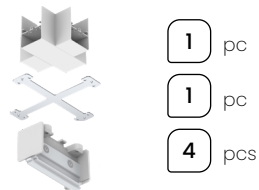

LL-CSK-B-5M

LL-CSK-W

LINEAR CONNECTORS

1 pc

1 pc

2 pcs

Black

White

LL-CC

LL-CC-W

CORNER

STRAIGHT

1 pc

Black

White

LL-SC

LL-SC-W

4 WAY CONNECTOR

1 pc

1 pc

4 pcs

Black

White

LL-4WC