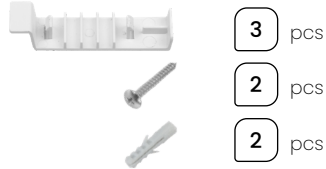

POWER-LITE®

Certainty at The Speed of Light

ACCESSORIES

CODE

MOUNTING OPTIONS

SURFACE MOUNTING KIT

3 pcs

2 pcs