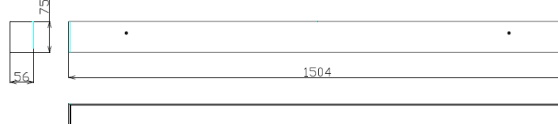

☎ 1800 909 306
🌐 nedlandsgroup.com.au
✉ sales@nedlandsgroup.com.au

POWER-LITE®

Certainty at The Speed of Light

DIMENSIONS (mm)

LL36W-CC

LL42W-CC

INSTALLATION PHOTOS

LED Chip