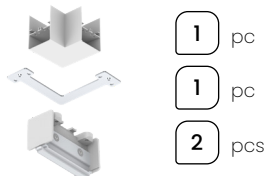

LINEAR CONNECTORS

1 pc

1 pc

2 pcs

Black

White

LL-CC

LL-CC-W

CORNER

STRAIGHT