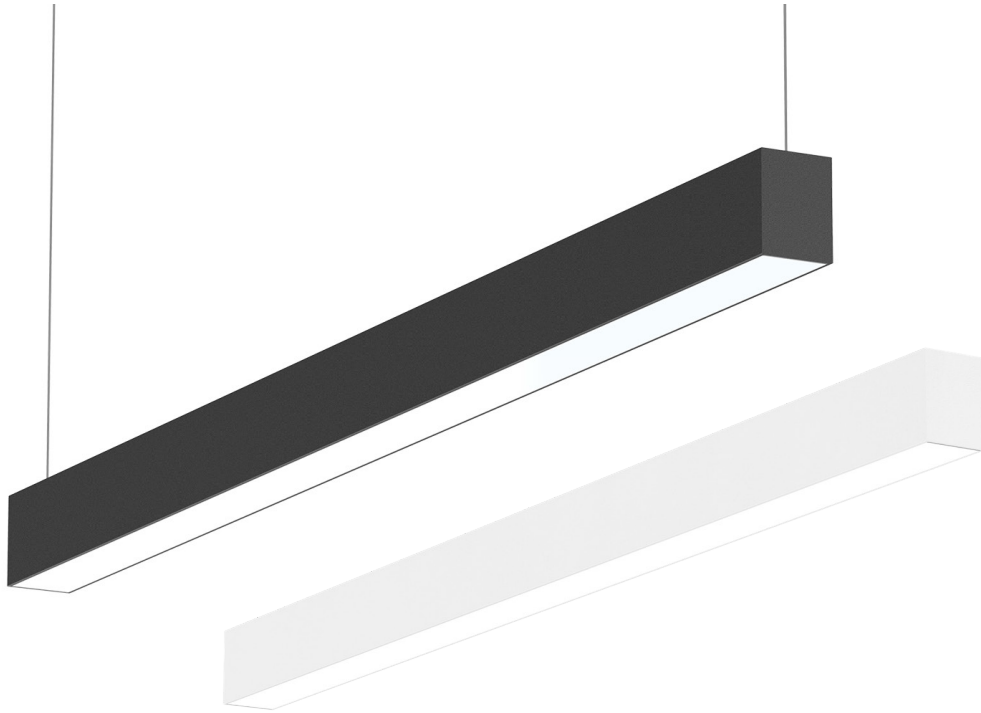

POWER-LITE®

Certainty at The Speed of Light

LED LINEAR

LIGHT

LL

The POWER-LITE® LED Linear Light provides a low glare lighting solution whilst achieving excellent lux levels and uniformity.

APPLICATIONS

Domestic | Retail
Commercial
Office
Recreation