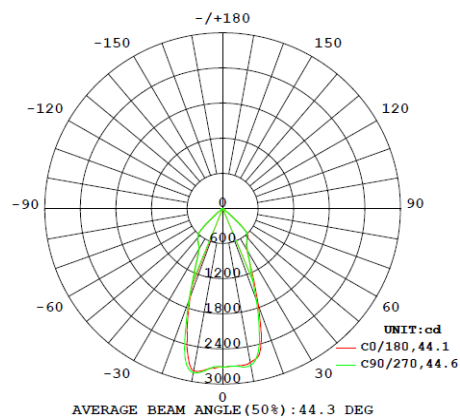

IP20

45°
Beam Angle

PRODUCT	OPTIONS	CODE
25W LED SNORKEL DOWNLIGHT	3000K 2171lm 4000K 2332lm 5000K 2246lm	LED-SN25W-CC

POWER-LITE®

Certainty at The Speed of Light

PHOTOMETRICS

LED-SN25W-CC | 3000K

LED-SN25W-CC | 4000K