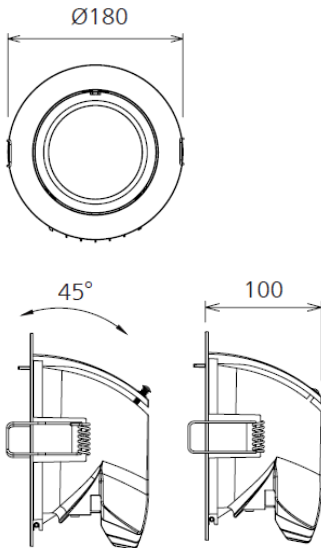

APPLICATIONS

Hotels | Retail
Commercial
Schools | Shops
Healthcare

☎ 1800 909 306
🌐 nedlandsgroup.com.au
✉ sales@nedlandsgroup.com.au

POWER-LITE®

Certainty at The Speed of Light

DIMENSIONS	(mm)
Cutout	160 - 170
Diameter	180
Height	100