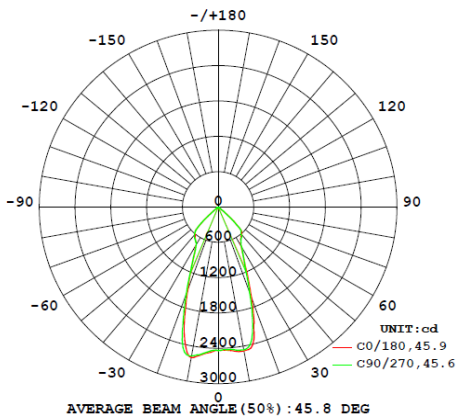

IP20

45°
Beam Angle

PRODUCT	OPTIONS	CODE
25W LED SNORKEL DOWNLIGHT	3000K 2171lm 4000K 2332lm 5000K 2246lm	LED-SN25W-CC

POWER-LITE®

Certainty at The Speed of Light

PHOTOMETRICS

LED-SN25W-CC | 3000K

LED-SN25W-CC | 4000K