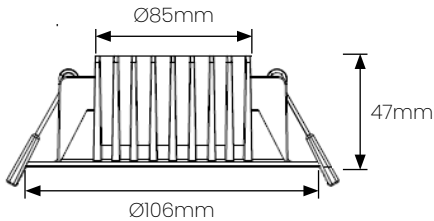

DIMENSIONS	(mm)
Cutout	90-95
Diameter	106
Height	47

LED Chip
2835 SMD

Life Expectancy
50,000 hrs TM-21

SCDM
<6 Macadam steps

Working Temp
-20°C to +45°C

Power Factor
>0.9

CRI
>80

Efficacy
Up to 104lm/W