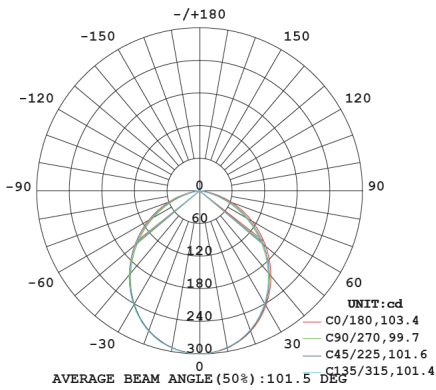

100°
Beam Angle

POWER-LITE®

Certainty at The Speed of Light

PHOTOMETRICS

ID-R-8W-CC | 3000K

ID-R-8W-CC | 4000K

ID-R-8W-CC | 5700K