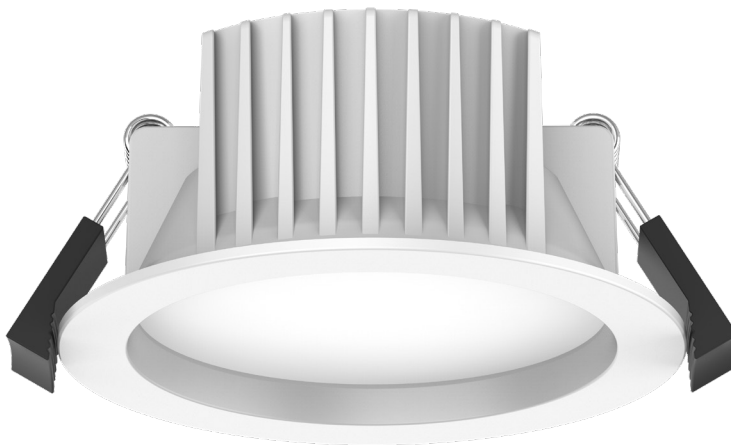

POWER-LITE®

Certainty at The Speed of Light

8W LED

DOWNLIGHT

ID-R-8W-CC

The POWER-LITE® 8W LED Downlight is super slim with built-in driver especially for installations where ceiling void space is limited.

DIMENSIONS	(mm)
Cutout	90-95
Diameter	106
Height	47

LED Chip
2835 SMD

Life Expectancy
50,000 hrs TM-21

SCDM
<6 Macadam steps

Working Temp
-20°C to +45°C

Power Factor
>0.9

CRI
>80

Efficacy
Up to 104lm/W