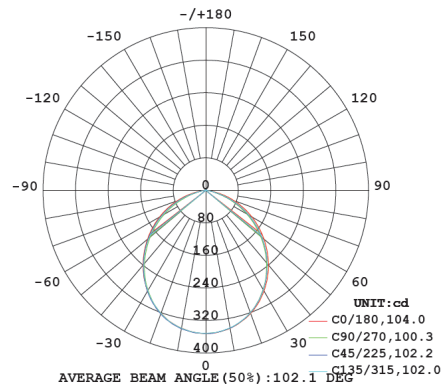

100°
Beam Angle

POWER-LITE®

Certainty at The Speed of Light

PHOTOMETRICS

ID-R-8W-CC | 3000K

ID-R-8W-CC | 4000K

ID-R-8W-CC | 5700K