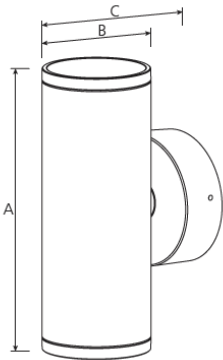

☎ 1800 909 306

🌐 nedlandsgroup.com.au

✉ sales@nedlandsgroup.com.au

POWER-LITE®

Certainty at The Speed of Light

DIMENSIONS	(mm)
A	170
B	60
C	105

LED Chip
Epistar COB

Life Expectancy
50,000 hrs TM-21