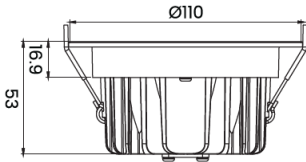

POWER-LITE®

Certainty at The Speed of Light

DIMENSIONS	(mm)
Cutout	90-95
Diameter	110
Height	53

Note

- IC-4 rated for downlight only (driver is NOT IC-4 rated)

LED Chip

Epistar COB

Life Expectancy