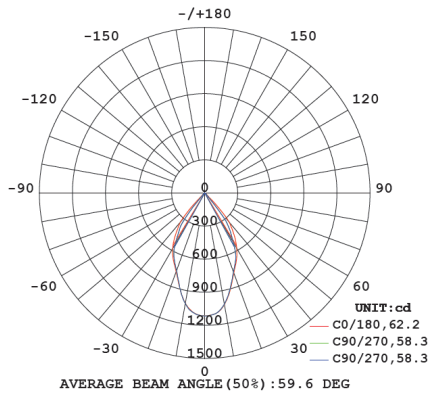

POWER-LITE®

Certainty at The Speed of Light

DIMENSIONS	(mm)
Cutout	90-95
Diameter	110
Height	53

Note

- IC-4 rated for downlight only (driver is NOT IC-4 rated)

LED Chip

Epistar COB

Life Expectancy

LED-DL13WCOB-CC-W

POWER-LITE®

Certainty at The Speed of Light

PHOTOMETRICS

LED-DL13WCOB-CC | 3000K

LED-DL13WCOB-CC | 4000K

LED-DL13WCOB-CC | 5000K