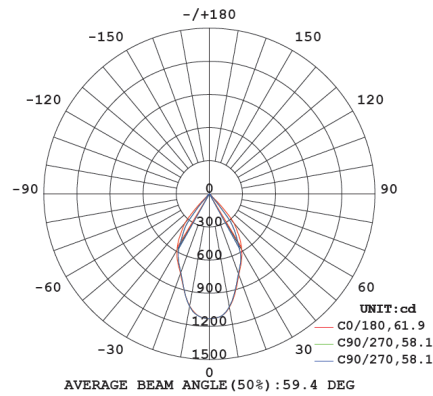

LED-DL13WCOB-CC-W

POWER-LITE®

Certainty at The Speed of Light

PHOTOMETRICS

LED-DL13WCOB-CC | 3000K

LED-DL13WCOB-CC | 4000K

LED-DL13WCOB-CC | 5000K