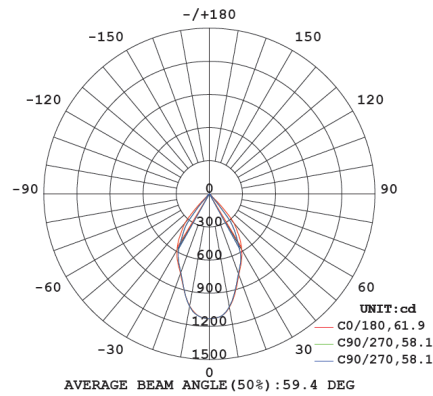

LED-DL13WCOB-CC | 4000K