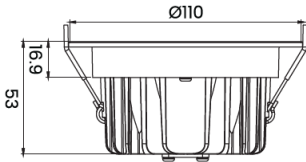

POWER-LITE®

Certainty at The Speed of Light

DIMENSIONS	(mm)
Cutout	90-95
Diameter	110
Height	53

Note

- IC-4 rated for downlight only (driver is NOT IC-4 rated)

LED Chip

Epistar COB

Power Factor