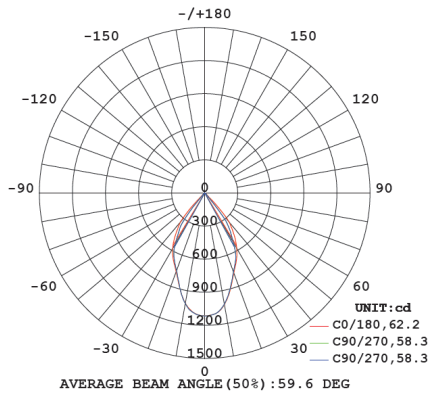

POWER-LITE®

Certainty at The Speed of Light

PHOTOMETRICS

LED-DL13WCOB-CC | 3000K