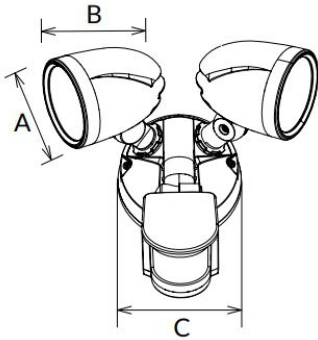

# POWER-LITE®

Certainty at The Speed of Light

DIMENSIONS	(mm)
A	76
B	96
C	121