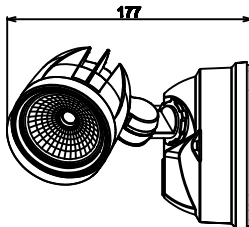

# POWER-LITE®

Certainty at The Speed of Light

DIMENSIONS	(mm)
A	76
B	96
C	121