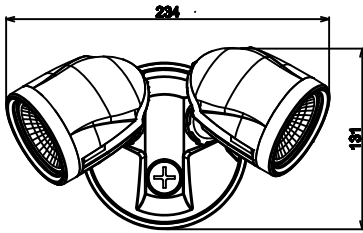

# POWER-LITE®

Certainty at The Speed of Light

DIMENSIONS	(mm)
A	76
B	96
C	121