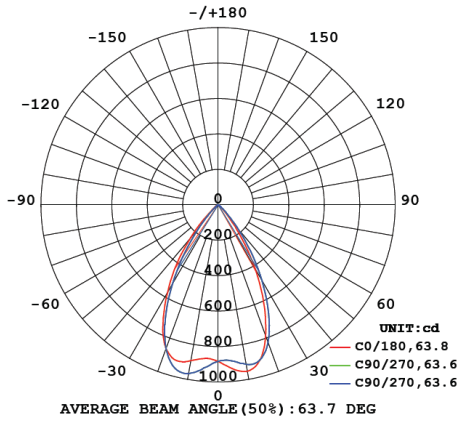

Black

LL-SK5-B

White

LL-SK5-W

POWER-LITE®

Certainty at The Speed of Light

PHOTOMETRICS

TL10W | 3000K