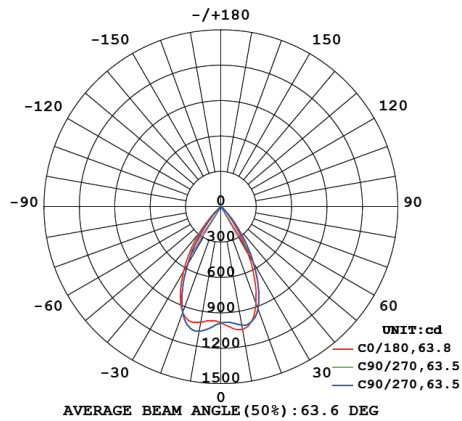

TL10W | 4000K