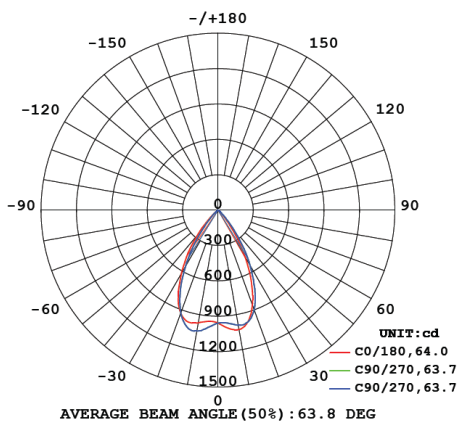

TL10W | 5000K