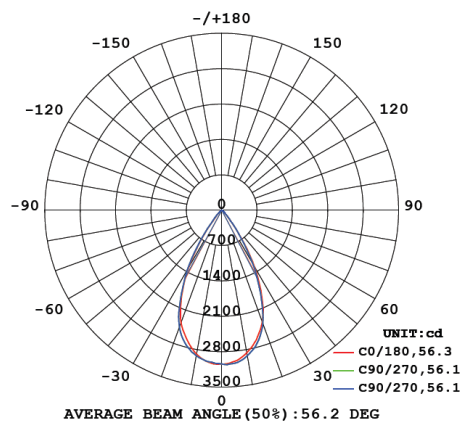

TL30W | 3000K