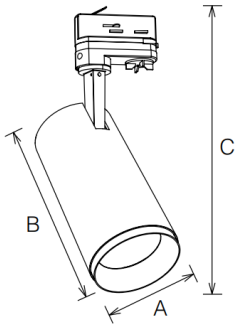

DIMENSIONS (Size A x B x C mm)

TL10W Ø65 x 157 x 249
TL30W Ø100 x 211 x 302

LED Chip Citizen COB	Power Factor >0.9
Life Expectancy 50,000 hrs TM-21	Efficacy Up to 101lm/W
Working Temp -20°C to +40°C	LED Driver Built-in Dimmable Flicker free
CRI >90	Carton Qty 12
SCDM <6 MacAdam Steps	
Max load per track 16A (recommended Load 60-80%)	