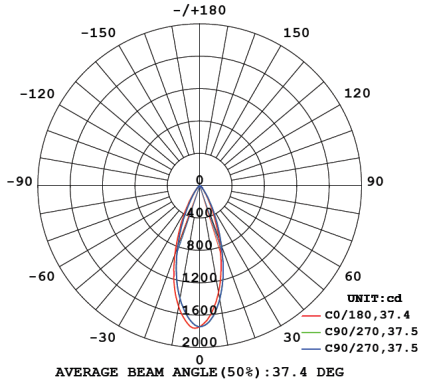

POWER-LITE®

Certainty at The Speed of Light

PHOTOMETRICS

DM13W-36DEG | 3000K