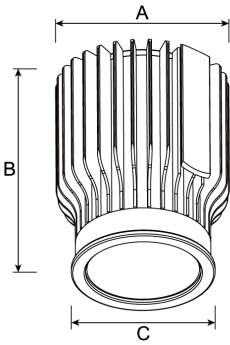

# POWER-LITE®

Certainty at The Speed of Light

DIMENSIONS	(mm)
A	60
B	61
C	50

**LED Chip**  
Citizen COB

**Efficacy**  
Up to 93lm/W

**Life Expectancy**  
50,000hrsTM-21

**LED Driver**  
Dimmable

**SCDM**  
<3 Macadam Steps