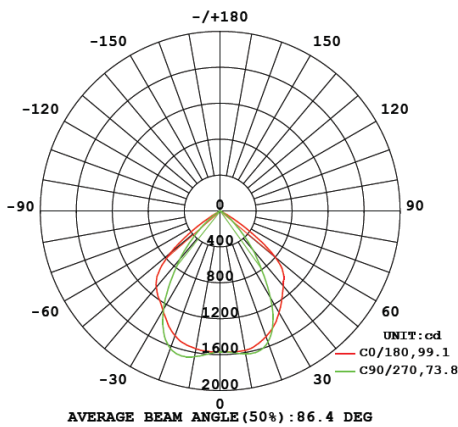

PHOTOMETRICS

LED Chip
SMD2835

SCDM
<3 MacAdam Steps

Life Expectancy
50,000hrs

LED Driver Options
Triac
Dali
0-10V

Power Factor
>0.95

Material
Steel Housing
Diffuser (PS)
Louver (PC Cover &
Aluminium Reflector)

CRI
>90

Operating Temp.
-10°C ~ 40°C

UGR
<19

PRODUCT

OPTIONS

CODE

LED LOUVRED TROFFER

WITHOUT AIR SLOTS

LT28W-120/30

LED LOUVRED TROFFER

WITH AIR SLOTS

LT28W-120/30-AC

IP20

90°
Beam Angle

1800 909 306

nedlandsgroup.com.au

sales@nedlandsgroup.com.au