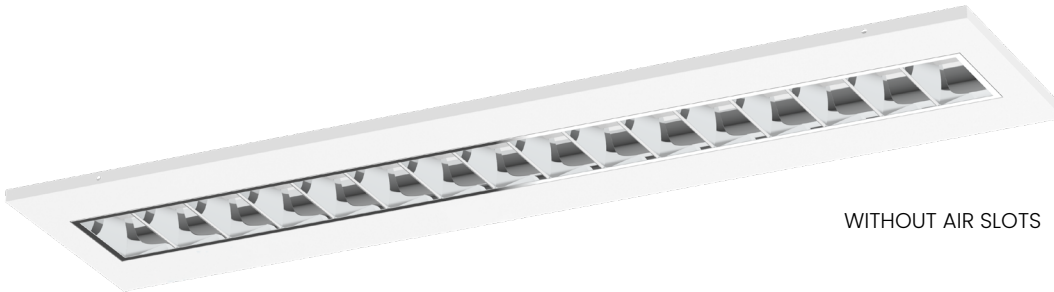

POWER-LITE®

Certainty at The Speed of Light

WITH AIR SLOTS

WITHOUT AIR SLOTS

LED LOUVRED

TROFFER

LT28W-120/30

LT28W-120/30-AC

The POWER-LITE® LED Louvred Troffer is a modular design with UGR<19. Its adopted high lumen SMD LED light source, special optic design makes it a uniform and low glare visual experience. Prism diffuser module and Louver reflector module options, the luminous module can be replaced, which ensures the easy maintenance. Slot design option for a better ventilation and dissipation. This panel offers the ideal combination of stylish design and optimum performance for both task and general lighting.