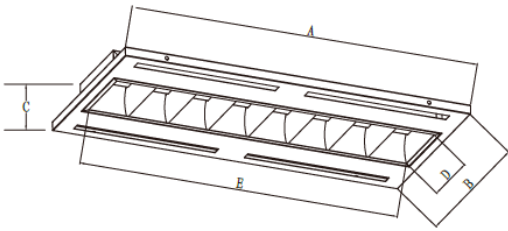

POWER-LITE®

Certainty at The Speed of Light

DIMENSIONS (mm)

- A 1192
- B 292
- C 48
- D 110
- E 1090

28W

4000K
2867lm

AC220-240V

White Frame
Colour