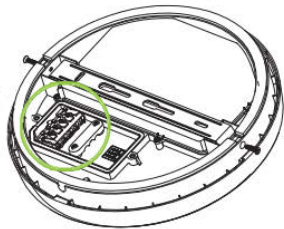

LED Chip
SMD 2835

Life Expectancy
50,000 hrs L80

SCDM
<5 Macadam steps

Working Temp
-15°C to +50°C

CRI
>80

UGR
<22

Efficacy
100lm/W

LED Driver
Non-dimmable
Flicker-Free

Connection
Hardwired

EM Battery Warranty
3 years

EM Battery Type
Lithium

EM Time
3 hours

Carton Qty
10

18W

3 CCT

3000K
1650lm

4000K
1764lm

6000K
1724lm

AC200-240V
50Hz

White or
Black Frame
Colour

PRODUCT

OPTIONS

CODE

18W LED OYSTER LIGHT

STANDARD

O18W

EMERGENCY BACK-UP

O18W-E

MICROWAVE SENSOR

O18W-MS

MICROWAVE SENSOR &
EMERGENCY BACK-UP

O18W-MS-E

IP65

IK08

120°
Beam Angle