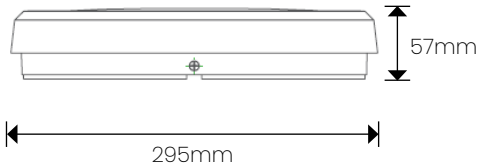

APPLICATIONS

Residential
Commercial

☎ 1800 909 306
🌐 nedlandsgroup.com.au
✉ sales@nedlandsgroup.com.au

POWER-LITE®

Certainty at The Speed of Light

DIMENSIONS (mm)

Diameter 295
Height 57

Sensor Default Settings