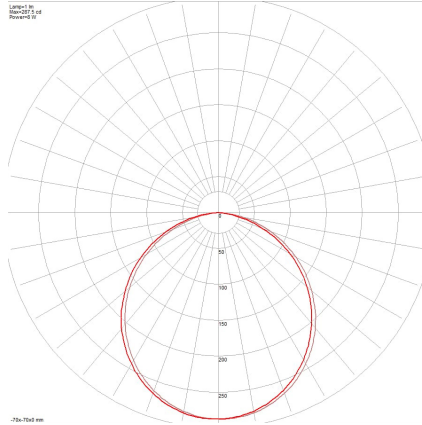

MICROWAVE SENSOR

O18W-MS

MICROWAVE SENSOR &
EMERGENCY BACK-UP

O18W-MS-E

IP65

IK08

120°
Beam Angle

POWER-LITE®

Certainty at The Speed of Light

PHOTOMETRICS

O18W | 3000K

O18W | 4000K

O18W | 6000K