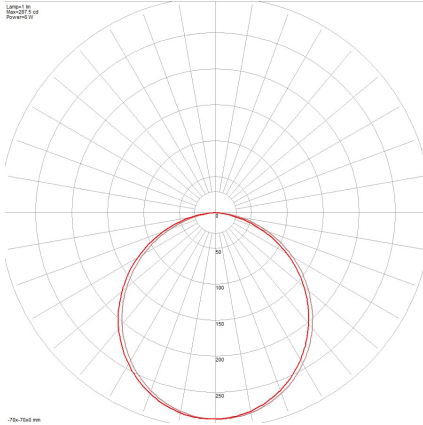

Certainty at The Speed of Light

PHOTOMETRICS

O18W | 3000K

O18W | 4000K

O18W | 6000K