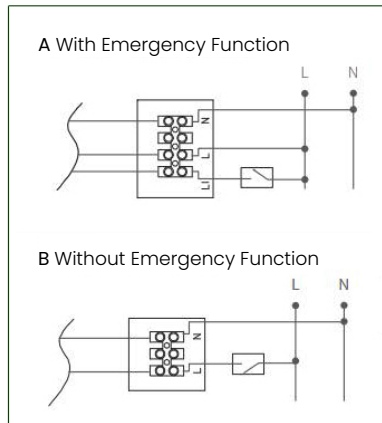

APPLICATIONS

Residential
Commercial

☎ 1800 909 306
🌐 nedlandsgroup.com.au
✉ sales@nedlandsgroup.com.au

POWER-LITE®

Certainty at The Speed of Light

DIMENSIONS (mm)

Diameter 295
Height 57

Sensor Default Settings

1	Detection Area	100%
2 3	Hold Time	5s
4	Daylight Sensor	Disabled
5 6	Stand-by Period	0s
7	Sensor	Active
8	Stand-by Dimming	10%

LED Chip
SMD 2835

Life Expectancy
50,000 hrs L80

SCDM
<5 Macadam steps

Working Temp
-15°C to +50°C