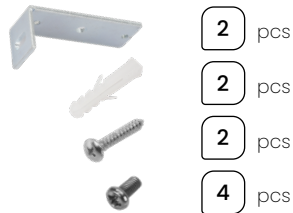

WALL MOUNTING KIT

2 pcs

2 pcs

2 pcs

4 pcs

Black

White

LL-WMK

LL-WMK-W

PENDANT CABLE SUSPENSION KIT

5M

1M

Black

White

LL-CSK-B-5M

LL-CSK-W