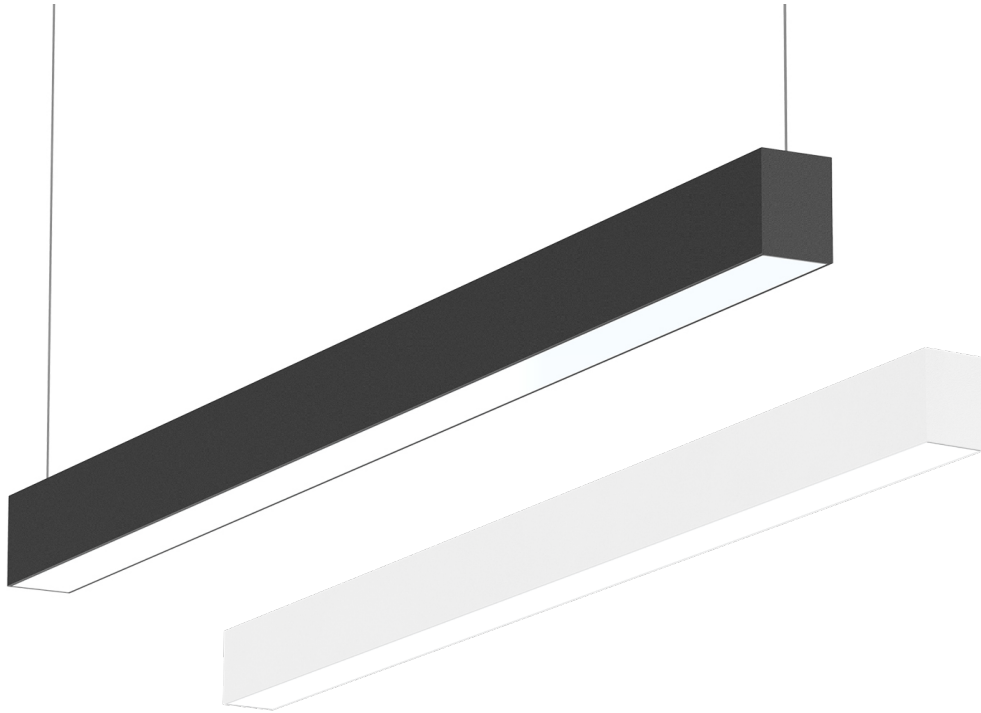

## LED LINEAR

**LIGHT**

LL

The POWER-LITE® LED Linear Light provides a low glare lighting solution whilst achieving excellent lux levels and uniformity.