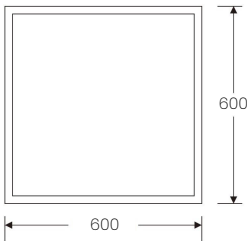

Certainty at The Speed of Light

DIMENSIONS (mm)
Length 600
Width 600

SKY PANEL LIGHT IN A HOSPITAL SETTING

PHOTOMETRICS

Life Expectancy
50,000 hrs

Working Temp.
-25°C to +40°C

Power Factor
>0.9

UGR
<22