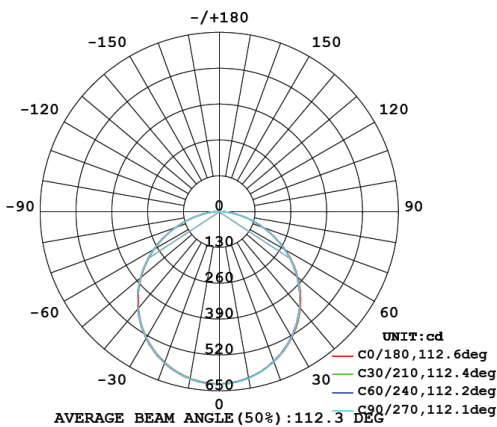

Certainty at The Speed of Light

DIMENSIONS (mm)
Length 600
Width 600

SKY PANEL LIGHT IN A HOSPITAL SETTING

PHOTOMETRICS

Life Expectancy
50,000 hrs

Working Temp.
-25°C to +40°C

Power Factor
>0.9

UGR
<22