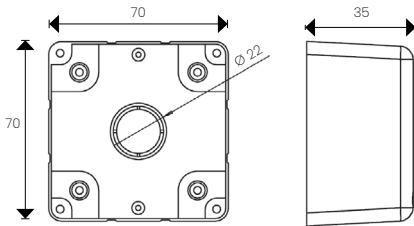

APPLICATIONS

Residential
Commercial
Industrial

☎ 1800 909 306
🌐 nedlandsgroup.com.au
✉ sales@nedlandsgroup.com.au

POWER-LITE[®]

Certainty at The Speed of Light

DIMENSIONS (mm)

JB-S

Length	70
Depth	35
Height	70

JB-L

Length	100
Depth	45
Height	70

Includes

3 x 40A single screw connectors

1 x 40A double screw connectors

2 x Nails

Material

ABS