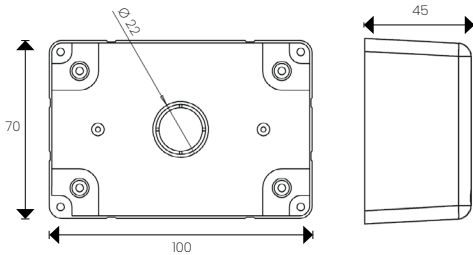

APPLICATIONS

Residential
Commercial
Industrial

☎ 1800 909 306
🌐 nedlandsgroup.com.au
✉ sales@nedlandsgroup.com.au

POWER-LITE[®]

Certainty at The Speed of Light

DIMENSIONS (mm)

JB-S

Length	70
Depth	35
Height	70

JB-L

Length	100
Depth	45
Height	70

Includes

3 x 40A single screw connectors

1 x 40A double screw connectors

2 x Nails

Material

ABS