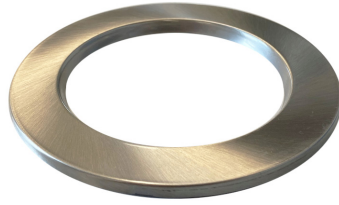

POWER-LITE®

Certainty at The Speed of Light

ID7W-BLACK | ID-R-BLACK

ID-BC-R | ID-R-BC

ID-BC | ID7W-BC

ID-S-BLACK

ID-S-BC

ID10W-RF-140

ID DOWNLIGHT

RING

ID

Rings to suit our POWER-LITE® ID Downlight Range.

POWER-LITE®

Certainty at The Speed of Light

PRODUCT	TO SUIT			CODE
DOWNLIGHT RING	ID7W RANGE	304 Marine Grade Stainless Steel	Brushed Chrome	ID7W-BC
			Black	ID7W-BLACK
	ID8W & ID10W RANGE	304 Marine Grade Stainless Steel	Brushed Chrome	ID-BC
			Black	ID-R-BLACK
	ID8W RANGE	304 Marine Grade Stainless Steel	Brushed Chrome	ID-BC-R
			Brushed Chrome	ID-R-BC
	ID-S-10W-CC	304 Marine Grade Stainless Steel	Brushed Chrome	ID-S-BC
			Black	ID-S-BLACK
140MM RETROFIT RING	ID8W & ID10W RANGE	Cut Out 110-130mm	White	ID10W-RF-140