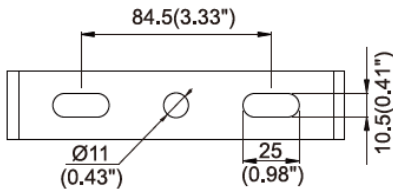

# POWER-LITE®

Certainty at The Speed of Light

DIMENSIONS (mm)

HB80-120W-B  
Bracket compatible  
with  
• HB80-120W

HB120-200W-B  
Bracket compatible  
with  
• HB120-200W

Carton Qty  
1

Black

PRODUCT