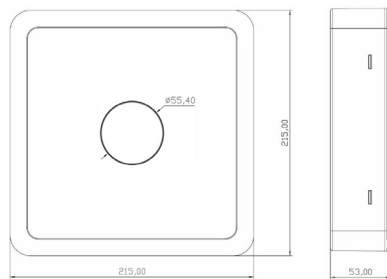

Certainty at The Speed of Light

DIMENSIONS

ENM-SMB

ENM-SMB-B

Mounting Type
Surface

To suit
LED3W-ENM-B &
LED4W-ENM fittings

Carton Qty
10

PRODUCT