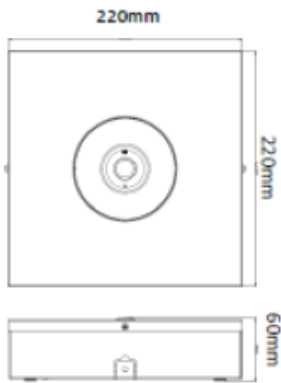

Certainty at The Speed of Light

DIMENSIONS

ENM-SMB

ENM-SMB-B

Mounting Type
Surface

To suit
LED3W-ENM-B &
LED4W-ENM fittings

Carton Qty
10

PRODUCT