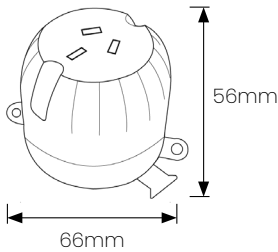

APPLICATIONS

Residential
Commercial
Industrial

☎ 1800 909 306
🌐 nedlandsgroup.com.au
✉ sales@nedlandsgroup.com.au

POWER-LITE®

Certainty at The Speed of Light

DIMENSIONS (mm)

Notes:

- 4 Terminals which accomodates maximum 2.5mm cable.

Amp
10A

Mounting
Direct

Pin Number
3 Flat Pin

Pack Qty
10

Mounting Centres
50mm

Carton Qty
100

250V

White Frame
Colour