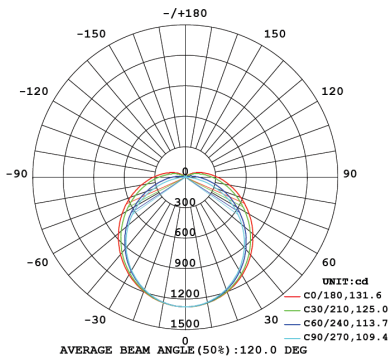

PHOTOMETRICS

WP18W-CC | 3000K

WP18W-CC | 4000K

WP18W-CC | 5700K

WP36W-CC | 3000K

WP36W-CC | 4000K

WP36W-CC | 5700K