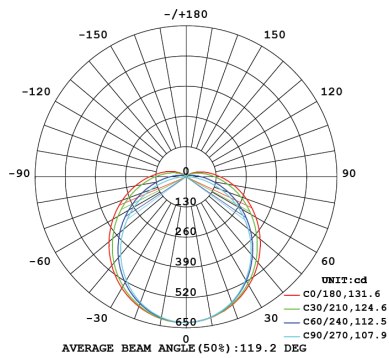

PHOTOMETRICS

WP18W-CC | 3000K

WP18W-CC | 4000K

WP18W-CC | 5700K

WP36W-CC | 3000K

WP36W-CC | 4000K

WP36W-CC | 5700K