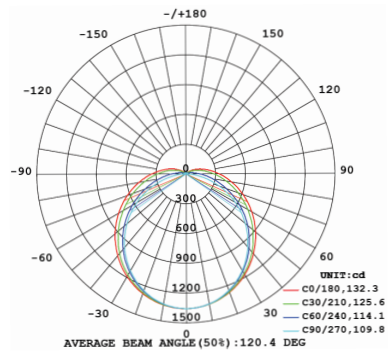

PHOTOMETRICS

WP18W-CC | 3000K

WP18W-CC | 4000K

WP18W-CC | 5700K

WP36W-CC | 3000K

WP36W-CC | 4000K

WP36W-CC | 5700K