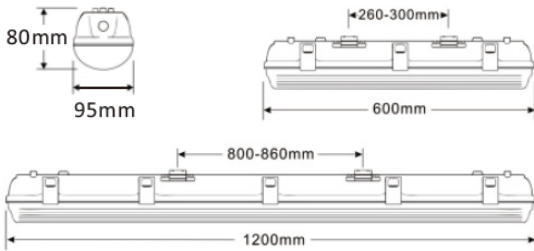

POWER-LITE®

Certainty at The Speed of Light

DIMENSIONS

(L x W x H mm)

WP18W

600 x 95 x 80

WP36W

1200 x 95 x 80

LED Chip

Sanan Chip

CRI

>80

Life Expectancy

50,000 hrs L80

Efficacy

Up to 140lm/W

SCDM

<5 Macadam steps

LED Driver

Flicker-Free
Non-dimmable

Working Temp.

-20°C to +45°C

Emergency Duration

180 mins

Power Factor

0.95

Emergency Mode

Maintained

Carton Qty

9

18W
36W

3 CCT

AC220-240V
50/60Hz

PRODUCT OPTIONS

SPECIFICATIONS

CODE

18W LED BATTEN
STANDARD

3000K
2159lm

4000K
2296lm

5700K
2217lm

WP18W-CC

18W LED BATTEN
EMERGENCY

EM Lumen Output
3000K: 300-400lm
4000K: 350-450lm
6000K: 400-500lm

EM Watt Output
2W

EM Classification
C0:D32, C90:D40

WP18W-CC-E

18W LED BATTEN
MOTION SENSOR

WP18W-CC-MS

36W LED BATTEN
STANDARD

3000K
4528lm

4000K
4840lm

5700K
4882lm

WP36W-CC

36W LED BATTEN
EMERGENCY

EM Lumen Output
3000K: 300-400lm
4000K: 350-450lm
6000K: 400-500lm

EM Watt Output
2W

EM Classification
C0:D50, C90:D25

WP36W-CC-E

36W LED BATTEN
MOTION SENSOR

WP36W-CC-MS

36W LED BATTEN
MOTION SENSOR &
EMERGENCY

EM Lumen Output
3000K: 300-400lm
4000K: 350-450lm
6000K: 400-500lm

EM Watt Output
2W

EM Classification
C0:D50, C90:D25

WP36W-CC-E-MS

IP65

IK10