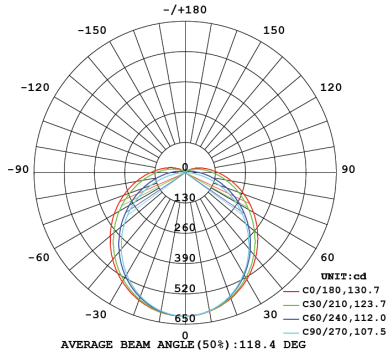

POWER-LITE®

Certainty at The Speed of Light

PHOTOMETRICS

WP18W-CC | 3000K