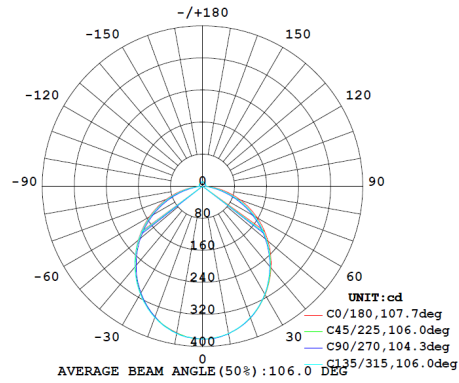

IDI10WCOB-CC | 4000K