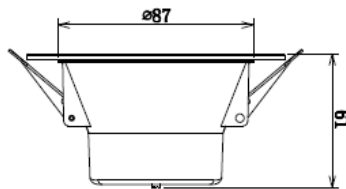

DIMENSIONS	(mm)
Cutout	90-95
Diameter	115
Height	61

LED Chip
COB

Life Expectancy
50,000 hrs TM-21

Working Temp
-20°C to +45°C

Power Factor
≥0.9

CRI
≥80

Efficacy
Up to 132lm/W

LED Driver
Built-In