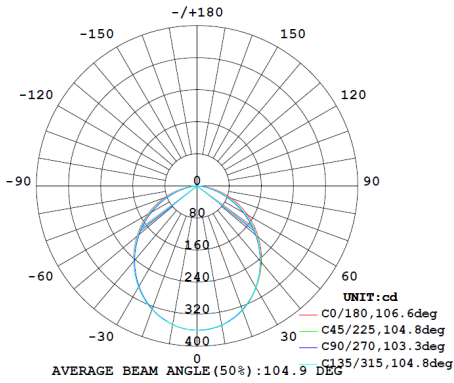

POWER-LITE®

Certainty at The Speed of Light

PHOTOMETRICS

IDI10WCOB-CC | 3000K