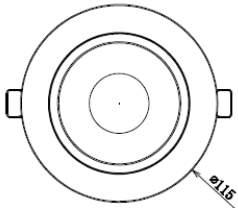

POWER-LITE®

Certainty at The Speed of Light

10W LED COB ANTI-GLARE

DOWNLIGHT

ID10WCOB-CC

The POWER-LITE® 10W LED COB Anti-Glare Lens Downlight comes with an integral driver and colour temperature switch, making install easy.

DIMENSIONS	(mm)
Cutout	90-95
Diameter	115
Height	61

LED Chip
COB

Life Expectancy
50,000 hrs TM-21

Working Temp
-20°C to +45°C

Power Factor
≥0.9

CRI
≥80

Efficacy
Up to 132lm/W

LED Driver
Built-In