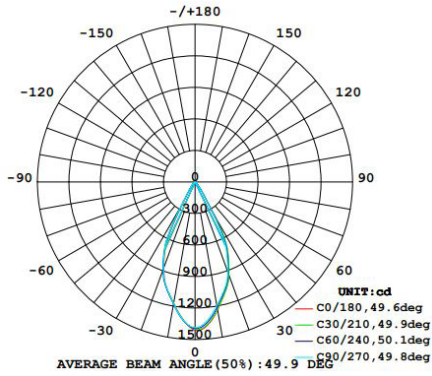

1800 909 306

nedlandsgroup.com.au

sales@nedlandsgroup.com.au

POWER-LITE[®]

Certainty at The Speed of Light

PHOTOMETRICS

DL13WCOB-AG-NW | 4000K

DL13WCOB-AG-CW | 5000K