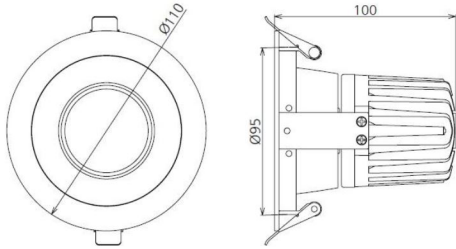

APPLICATIONS

Commercial
Domestic | Retail
Healthcare

☎ 1800 909 306
🌐 nedlandsgroup.com.au
✉ sales@nedlandsgroup.com.au

POWER-LITE®

Certainty at The Speed of Light

DIMENSIONS	(mm)
Cutout	95-100
Diameter	110
Height	100