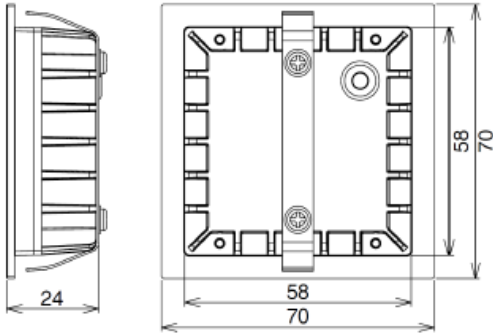

Stairways

Basements

☎ 1800 909 306

🌐 nedlandsgroup.com.au

✉ sales@nedlandsgroup.com.au

POWER-LITE®

Certainty at The Speed of Light

DIMENSIONS	(mm)
Cutout	60 x 60
Width	70
Height	70
Depth	24