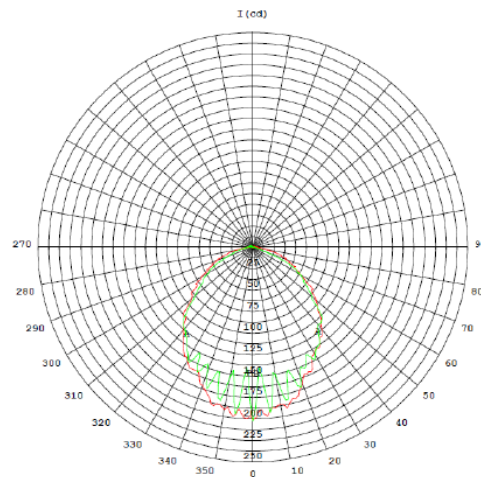

POWER-LITE®

Certainty at The Speed of Light

DIMENSIONS

300 x 294 x 82mm

PHOTOMETRICS

Vertical angle y degree	Luminous intensity (measured) cd	
	C0 Plane	C90 Plane
0	201	201
5	190	184
10	192	153
15	190	151
20	172	155
25	159	153
30	153	151
35	142	134
40	127	124
45	114	111
50	93.0	87.7
55	79.8	70.6
60	69.5	59.5
65	54.4	46.7
70	45.5	30.7
75	31.1	23.3
80	17.6	11.8
85	9.22	8.00
90	3.18	4.36

Tested in accordance with AS/NZS 2293.3 and AS 1680.3.
Test Voltage: 3.16V. The results were as above.

Life Expectancy
50,000 hrs

Rated Duration
>2hrs

Ambient Temp
1°C to 40°C

CRI
85.9

Battery Type
Life PO4 Lithium
Battery

Luminous Power
1.9950W

Luminous Efficacy
229lm/w

Operating Mode
Non-Maintained

Charging Type
Smart Charger

Material
Polycarbonate

Mounting Type
Surface Mounting

6W

5155K
457lm per
spot light

220-240VAC
50Hz

White

IP65

PRODUCT

LED FLOREAT EMERGENCY FLOOD LIGHT

CODE

FLOREAT-EM

1800 909 306

nedlandsgroup.com.au

sales@nedlandsgroup.com.au