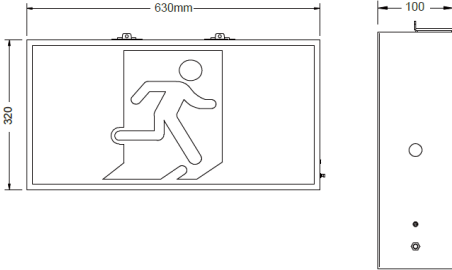

POWER-LITE®

Certainty at The Speed of Light

LED JUMBO

EXIT BOX

EXITBOX-40M

The POWER-LITE® LED Jumbo Exit Box can be wall or ceiling mounted. It can also be used as single sided or double sided exit sign and comes with large terminal block & cable entry.

APPLICATIONS
Commercial
Retail | Industrial
Multi-residential

☎ 1800 909 306
🌐 nedlandsgroup.com.au
✉ sales@nedlandsgroup.com.au

POWER-LITE®

Certainty at The Speed of Light

DIMENSIONS (mm)
Decal Size 61.2 x 31.4

Viewing Distance
40m

Working Temp
1°C to 40°C

Battery Type
LiFePO4 (Lithium)

Operating System
Manual test switch

Mounting Type
Recessed, Ceiling or
Wall Mounted

**Emergency Light
Source Life**
50,000 hrs

Emergency Duration
180 mins