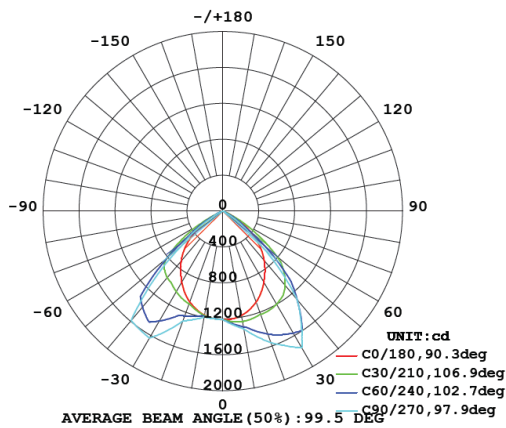

APPLICATIONS

Office | Retail
Healthcare
Commercial

☎ 1800 909 306
🌐 nedlandsgroup.com.au
✉ sales@nedlandsgroup.com.au

POWER-LITE®

Certainty at The Speed of Light

DIMENSIONS

PHOTOMETRICS

Life Expectancy
50,000 hrs TM-21