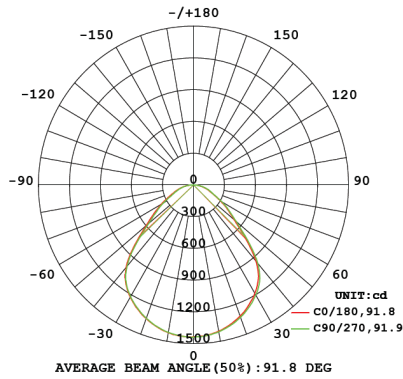

PHOTOMETRICS

UGR19-30/60-CC | 3000K

UGR19-30/60-CC | 4000K

UGR19-30/60-CC | 5000K

UGR19-60SQ-CC | 3000K

UGR19-60SQ-CC | 4000K

UGR19-60SQ-CC | 5000K

POWER-LITE®

Certainty at The Speed of Light

PHOTOMETRICS

UGR19-120/30-CC | 3000K

UGR19-120/30-CC | 4000K

UGR19-120/30-CC | 5000K