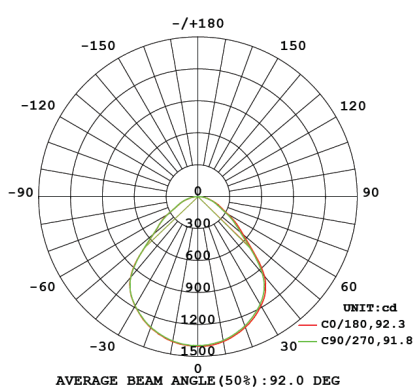

PHOTOMETRICS

UGR19-30/60-CC | 3000K

UGR19-30/60-CC | 4000K

UGR19-30/60-CC | 5000K

UGR19-60SQ-CC | 3000K

UGR19-60SQ-CC | 4000K

UGR19-60SQ-CC | 5000K

POWER-LITE®

Certainty at The Speed of Light

PHOTOMETRICS

UGR19-120/30-CC | 3000K

UGR19-120/30-CC | 4000K

UGR19-120/30-CC | 5000K