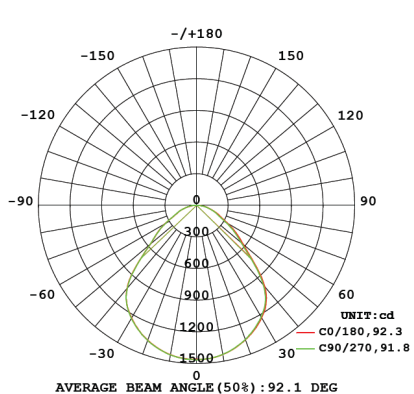

PHOTOMETRICS

UGR19-30/60-CC | 3000K

UGR19-30/60-CC | 4000K

UGR19-30/60-CC | 5000K

UGR19-60SQ-CC | 3000K

UGR19-60SQ-CC | 4000K

UGR19-60SQ-CC | 5000K

POWER-LITE®