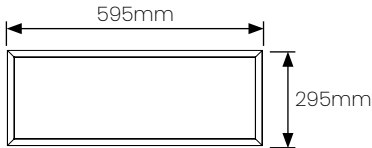

APPLICATIONS

Office | Retail
Healthcare
Commercial
Recreation
Domestic

☎ 1800 909 306
🌐 nedlandsgroup.com.au
✉ sales@nedlandsgroup.com.au

POWER-LITE®

Certainty at The Speed of Light

DIMENSIONS

UGR19-30/60-CC