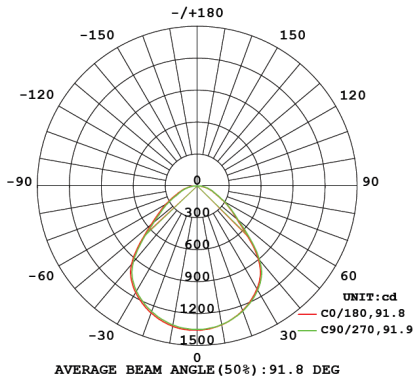

PHOTOMETRICS

UGR19-30/60-CC | 3000K

UGR19-30/60-CC | 4000K

UGR19-30/60-CC | 5000K

UGR19-60SQ-CC | 3000K

UGR19-60SQ-CC | 4000K

UGR19-60SQ-CC | 5000K

POWER-LITE®

Certainty at The Speed of Light

PHOTOMETRICS

UGR19-120/30-CC | 3000K

UGR19-120/30-CC | 4000K

UGR19-120/30-CC | 5000K