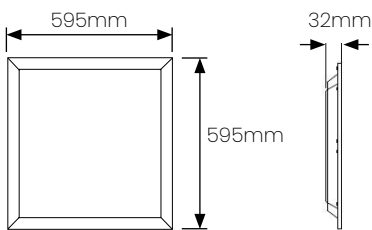

UGR19-120/30-CC