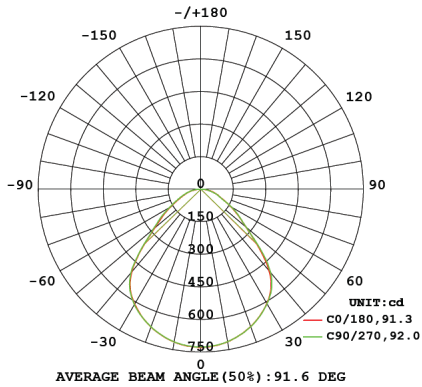

PHOTOMETRICS

UGR19-30/60-CC | 3000K

UGR19-30/60-CC | 4000K

UGR19-30/60-CC | 5000K

UGR19-60SQ-CC | 3000K

UGR19-60SQ-CC | 4000K

UGR19-60SQ-CC | 5000K

POWER-LITE®