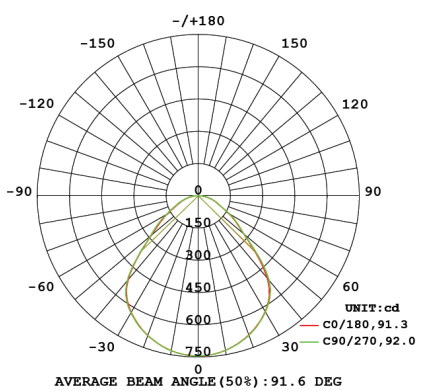

PHOTOMETRICS

UGR19-30/60-CC | 3000K

UGR19-30/60-CC | 4000K

UGR19-30/60-CC | 5000K

UGR19-60SQ-CC | 3000K

UGR19-60SQ-CC | 4000K

UGR19-60SQ-CC | 5000K

POWER-LITE®