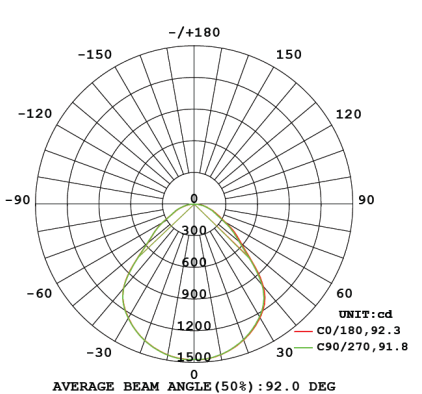

PHOTOMETRICS

UGR19-30/60-CC | 3000K

UGR19-30/60-CC | 4000K

UGR19-30/60-CC | 5000K

UGR19-60SQ-CC | 3000K

UGR19-60SQ-CC | 4000K

UGR19-60SQ-CC | 5000K

POWER-LITE®