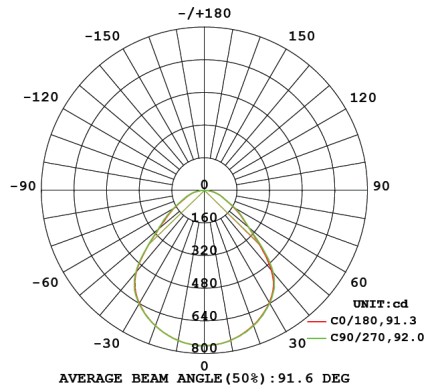

UGR19-30/60-CC | 4000K