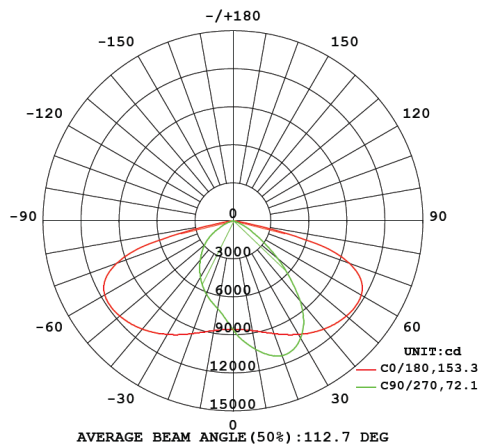

POWER-LITE®

Certainty at The Speed of Light

DIMENSIONS	(mm)
Length	889
Width	378
Depth	192

LED Chip
Nichia Chip

Efficacy
Up to 128lm/W

Life Expectancy
50,000 hrs L70

Material
Aluminium alloy

Working Temp
-30°C to +50°C

Driver
Non-dimmable

Power Factor
>0.92

Net Weight
10kg

CRI
>70

Replaces
400W-600W

Connection
800mm power cable

Spigot Size
64mm

PHOTOMETRICS