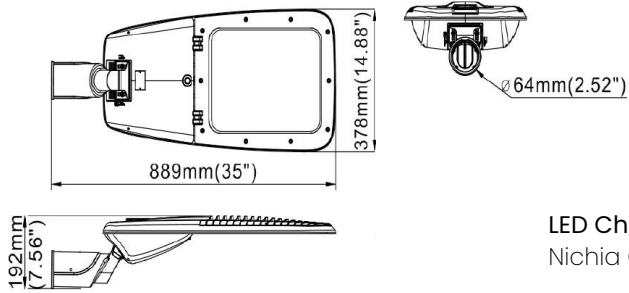

POWER-LITE®

Certainty at The Speed of Light

DIMENSIONS	(mm)
Length	889
Width	378
Depth	192

LED Chip
Nichia Chip

Efficacy
Up to 128lm/W

Life Expectancy
50,000 hrs L70

Material
Aluminium alloy

Working Temp
-30°C to +50°C

Driver
Non-dimmable

Power Factor
>0.92

Net Weight
10kg

CRI
>70

Replaces
400W-600W

Connection
800mm power cable

Spigot Size
64mm

PHOTOMETRICS