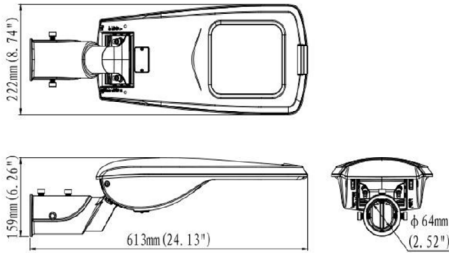

DIMENSIONS	(mm)
Length	613
Width	222
Depth	159

LED Chip
Nichia Chip

Material
Aluminium & glass

Life Expectancy
50,000 hrs L70

Net Weight
4.4kg

Working Temp
-30°C to +50°C

Replaces
100W (HPS)

Power Factor
>0.92