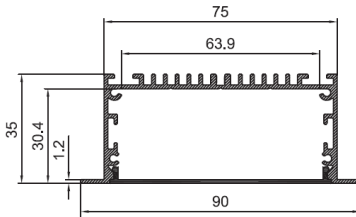

# POWER-LITE®

Certainty at The Speed of Light

DIMENSIONS	(mm)
Length	2500
Width	90
Depth	35

**Lighting Source Width**  
64mm

**Mount Type**  
Recessed

**Material**  
AL6063  
PC

**Compatible with LED Strip**