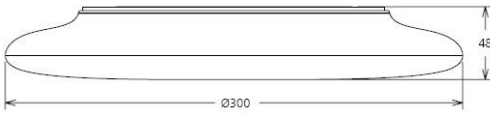

# POWER-LITE®

Certainty at The Speed of Light

DIMENSIONS	(mm)
Diameter	300
Height	48

<b>Power Factor</b> ≥0.9	<b>Efficacy</b> 111lm/W
<b>Life Expectancy</b> 50,000 hrs L80	<b>LED Driver</b> Dimmable
<b>SCDM</b> <5 Macadam steps	<b>Net Weight</b> 0.9kg
<b>Working Temp</b> -20°C to +45°C	<b>Carton Qty</b> 10
<b>CRI</b> ≥80	