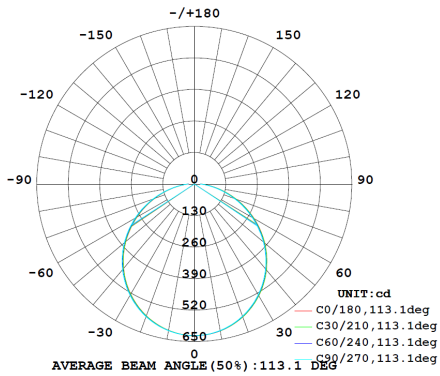

POWER-LITE®

Certainty at The Speed of Light

PHOTOMETRICS

OY18W-CC | 3000K