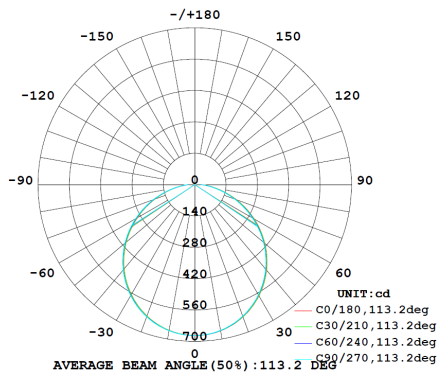

OY18W-CC | 4000K