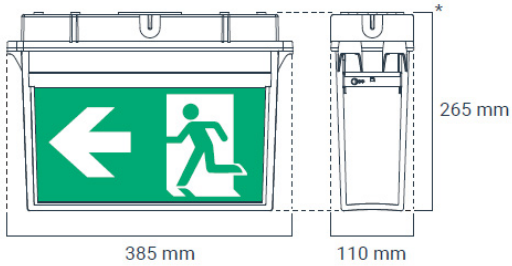

POWER-LITE®

Certainty at The Speed of Light

DIMENSIONS

Material

PC Body & Diffuser

Mounting Type

Surface or suspended

To suit

EXITBOX fitting

PRODUCT

LED WATERPROOF CASE

CODE

LED-EXITBOX-WPC

IP IP65

IK IK08