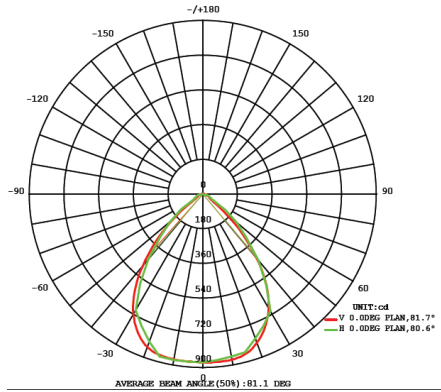

POWER-LITE®

Certainty at The Speed of Light

PHOTOMETRICS

RFL-30W | 6500K