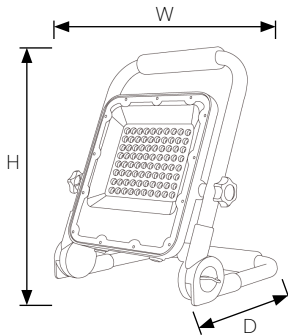

# POWER-LITE®

Certainty at The Speed of Light

<b>DIMENSIONS</b>	(H x W x D mm)
RFL-30W	216.7 x 187.1 x 29
RFL-50W	273.2 x 235.7 x 30.9

**LED Chip**  
2835 SMD

**Life Expectancy**  
35,000 hrs

**Power Factor**  
>0.9