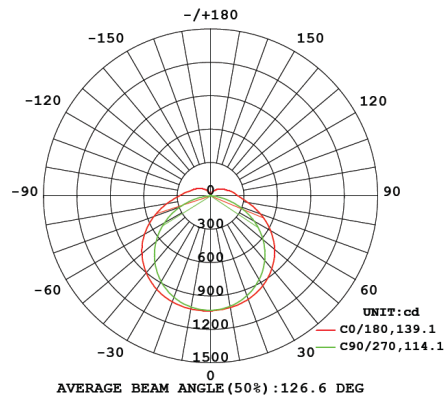

POWER-LITE®

Certainty at The Speed of Light

PHOTOMETRICS

WBB-38W-CC | 3000K

WBB-38W-CC | 4000K

WBB-38W-CC | 5700K