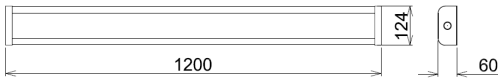

APPLICATIONS

Workshops
Warehouses
Shopping Centres
Supermarkets

☎ 1800 909 306
🌐 nedlandsgroup.com.au
✉ sales@nedlandsgroup.com.au

POWER-LITE®

Certainty at The Speed of Light

DIMENSIONS

(L x W x H mm)

1200 x 124 x 60