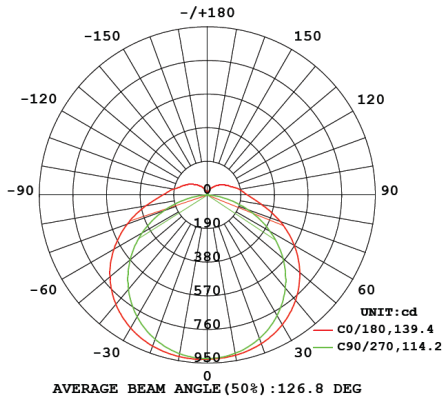

POWER-LITE®

Certainty at The Speed of Light

PHOTOMETRICS

WBB-38W-CC | 3000K

WBB-38W-CC | 4000K

WBB-38W-CC | 5700K