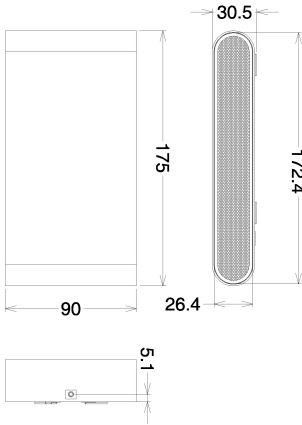

POWER-LITE®

Certainty at The Speed of Light

10W LED UP / DOWN

WALL LIGHT

SWL-10W-CC

The 10W POWER-LITE® LED Wall Light is an ultra slim design providing illumination up and down.

APPLICATIONS

Residential
Commercial

☎ 1800 909 306
🌐 nedlandsgroup.com.au
✉ sales@nedlandsgroup.com.au

POWER-LITE®

Certainty at The Speed of Light

DIMENSIONS	(mm)
Width	175
Height	90
Depth	30.5

LED Chip
2835 SMD

Efficacy
Up to 109lm/W

Life Expectancy
50,000 hrs TM-21

OPTIONS

- Black
- White

CODE

SWL-10W-CC-B

SWL-10W-CC-W

IP65

IK08

29° x 77° x 8°
Beam Angle

POWER-LITE®

Certainty at The Speed of Light

PHOTOMETRICS

SWL-10W-CC | 3000K

SWL-10W-CC | 4000K

SWL-10W-CC | 5700K