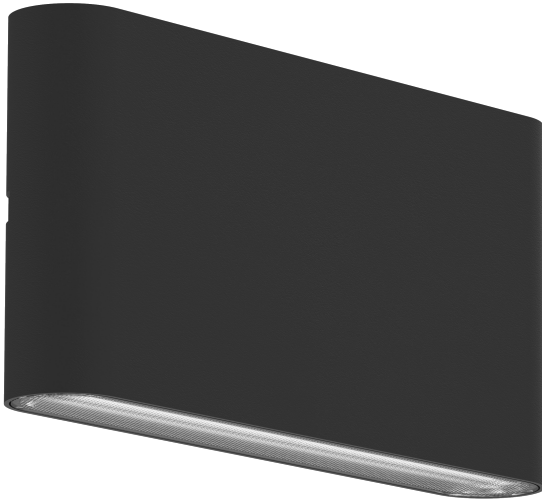

POWER-LITE®

Certainty at The Speed of Light

10W LED UP / DOWN

WALL LIGHT

SWL-10W-CC

The 10W POWER-LITE® LED Wall Light is an ultra slim design providing illumination up and down.

APPLICATIONS

Residential
Commercial

☎ 1800 909 306
🌐 nedlandsgroup.com.au
✉ sales@nedlandsgroup.com.au

POWER-LITE®

Certainty at The Speed of Light

DIMENSIONS	(mm)
Width	175
Height	90
Depth	30.5

LED Chip
2835 SMD

Efficacy
Up to 109lm/W

Life Expectancy
50,000 hrs TM-21