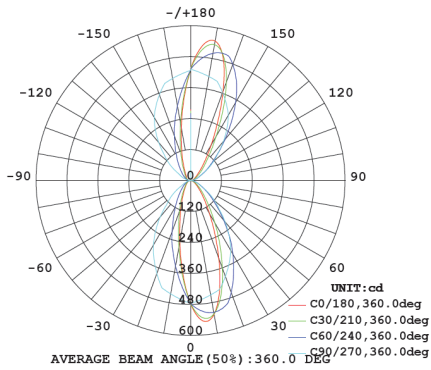

☎ 1800 909 306
🌐 nedlandsgroup.com.au
✉ sales@nedlandsgroup.com.au

POWER-LITE®

Certainty at The Speed of Light

DIMENSIONS	(mm)
Width	175
Height	90
Depth	30.5

LED Chip
2835 SMD

Efficacy
Up to 109lm/W

Life Expectancy
50,000 hrs TM-21

OPTIONS

- Black
- White

CODE

SWL-10W-CC-B

SWL-10W-CC-W

IP65

IK08

29° x 77° x 8°
Beam Angle

POWER-LITE®

Certainty at The Speed of Light

PHOTOMETRICS

SWL-10W-CC | 3000K

SWL-10W-CC | 4000K

SWL-10W-CC | 5700K