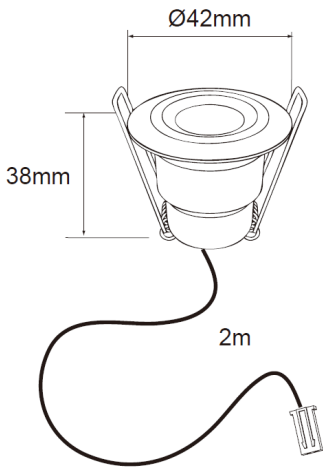

Home | Offices
Bathrooms
Kitchens

☎ 1800 909 306
🌐 nedlandsgroup.com.au
✉ sales@nedlandsgroup.com.au

POWER-LITE®

Certainty at The Speed of Light

DIMENSIONS	(mm)
Cutout	29
Diameter	42
Height	38

LED Chip
CREE