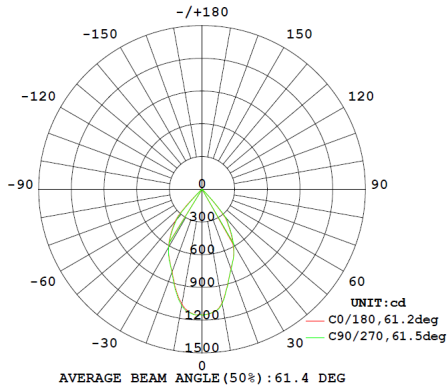

POWER-LITE®

Certainty at The Speed of Light

PHOTOMETRICS

LED-DLI3WCOB | 3000K