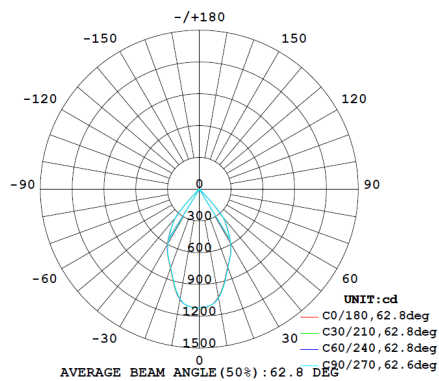

LED-DLI3WCOB | 5700K