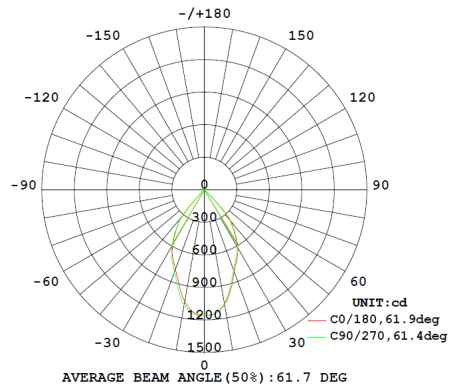

LED-DLI3WCOB | 4000K