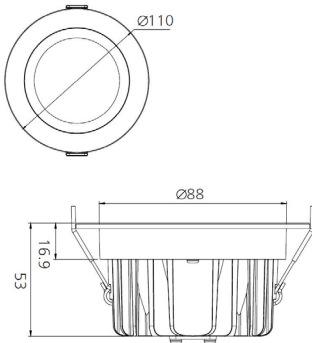

POWER-LITE®

Certainty at The Speed of Light

DIMENSIONS	(mm)
Cutout	90
Diameter	110
Height	53

Note

- IC-4 rated for downlight only (driver is NOT IC-4 rated)

LED Chip
Epistar COB

Power Factor
≥0.9

Life Expectancy
50,000 hrs TM-21