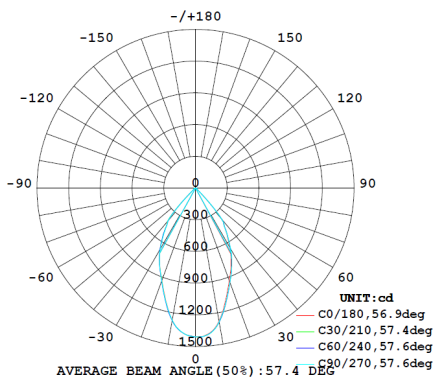

LED-DLI3WCOB | 5000K