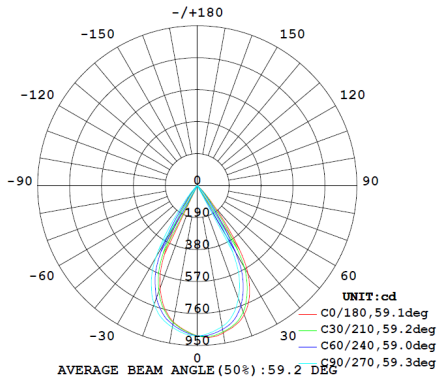

3000K

DL10WCOB-G-WW

4000K

DL10WCOB-G-NW

POWER-LITE®

Certainty at The Speed of Light

PHOTOMETRICS

DL10WCOB-G | 3000K