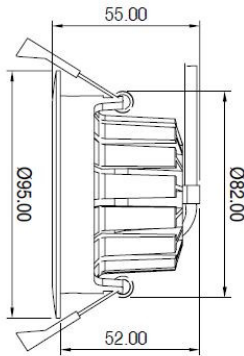

DIMENSIONS (mm)
Cutout 82-88

Note

- IC-4 rated for downlight only
(driver is NOT IC-4 rated)

LED Chip
Citizen COB

Efficacy
Up to 71lm/W

Life Expectancy
40,000 hrs TM-21

LED Driver
Dimmable

Working Temp
-20°C to +45°C