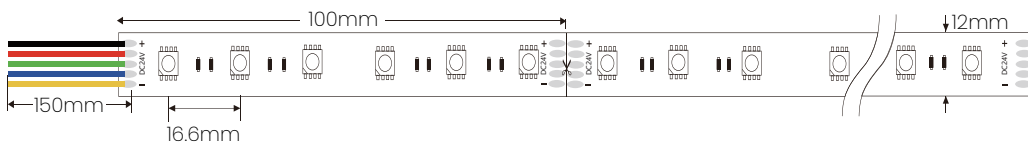

DIMENSIONS

FLS120W-RGB 10m Roll

FLS140W-RGBW 10m Roll

LED Chip
5050

Power Factor
>0.9

Life Expectancy
40,000 hrs LM80

Efficacy
Up to 68lm/W

Working Temp
-30°C to +55°C

LED Driver
Dimmable
(Supplied Separately)

CRI
80 (RGBW only)

PRODUCT	SPECIFICATIONS	CODE
120W RGB LED STRIP LIGHT	<ul style="list-style-type: none"> 12W/m 60 LEDs/m 50 Carton Qty 	<ul style="list-style-type: none"> RGB 400lm/m FLS120W-RGB
140W RGBW LED STRIP LIGHT	<ul style="list-style-type: none"> 14W/m 60 LEDs/m 50 Carton Qty 	<ul style="list-style-type: none"> RGBW 704lm/m FLS140W-RGBW

- IP IP67
- 245 x 65 x 40mm

FLS-D-250W

WIFI RECEIVER

- White
- 114 x 88 x 20mm

FLS-RC-WIFI

REMOTE CONTROL 4 ZONE

- White
- 86 x 61mm

FLS-RC-W