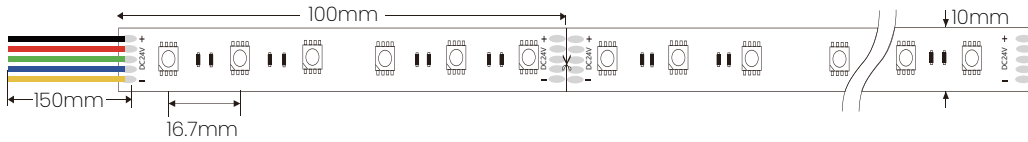

DIMENSIONS

FLS120W-RGB 10m Roll

FLS140W-RGBW 10m Roll

LED Chip
5050

Power Factor
>0.9

Life Expectancy
40,000 hrs LM80

Efficacy
Up to 68lm/W

Working Temp
-30°C to +55°C

LED Driver
Dimmable
(Supplied Separately)

CRI
80 (RGBW only)

PRODUCT	SPECIFICATIONS	CODE
120W RGB LED STRIP LIGHT	<ul style="list-style-type: none"> 12W/m 60 LEDs/m 50 Carton Qty 	<ul style="list-style-type: none"> RGB 400lm/m FLS120W-RGB
140W RGBW LED STRIP LIGHT	<ul style="list-style-type: none"> 14W/m 60 LEDs/m 50 Carton Qty 	<ul style="list-style-type: none"> RGBW 704lm/m FLS140W-RGBW

- IP IP67
- 245 x 65 x 40mm

FLS-D-250W

WIFI RECEIVER

- White
- 114 x 88 x 20mm

FLS-RC-WIFI

REMOTE CONTROL 4 ZONE

- White
- 86 x 61mm

FLS-RC-W