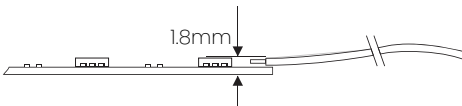

DIMENSIONS

FLS120W-RGB 10m Roll

FLS140W-RGBW 10m Roll

LED Chip
5050

Power Factor
>0.9

Life Expectancy
40,000 hrs LM80

Efficacy
Up to 68lm/W

Working Temp
-30°C to +55°C