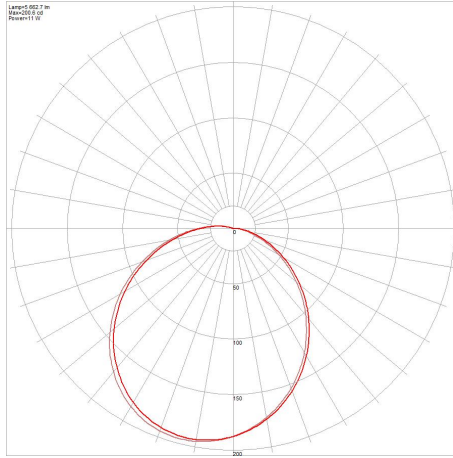

Commercial Use Warranty	3 (Yr) RTB
Domestic Use Warranty	3 (Yr) RTB

Dimensions

Product Diameter(mm)	300
Product Height (mm)	90
Product Length (mm)	
AT3016/BLK/OH/CW AT3016/WH/OH/CW	330
AT3016/BLK/RD/CW AT3016/WH/RD/CW	300
Product Width (mm)	
AT3016/BLK/OH/CW AT3016/WH/OH/CW	230
AT3016/BLK/RD/CW AT3016/WH/RD/CW	300

Ordering Information

Order code	Item Code	Description
11132	AT3016/BLK/OH/CW	Oval 12W LED Polycarbonate Bunker - IP66 w/Eyelid option - Black colour - CW
11179	AT3016/BLK/RD/CW	Round 12W LED Polycarbonate Bunker - IP66 w/Eyelid option - Black Colour - CW
11188	AT3016/WH/OH/CW	Oval 12W LED Polycarbonate Bunker - IP66 w/Eyelid option - White Colour - CW
11171	AT3016/WH/RD/CW	Round 12W LED Polycarbonate Bunker - IP66 w/Eyelid option - White Colour - CW

Photometrics

AT3016/WH/RD/CW

AT3016/WH/RD/CW/EYELID

AT3016/WH/OH/CW/EYELID

AT3016/WH/OH/CW