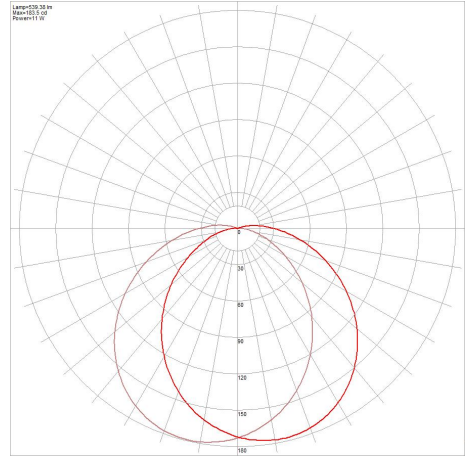

Photometrics

AT3016/WH/RD/CW

AT3016/WH/RD/CW/EYELID

AT3016/WH/OH/CW/EYELID

AT3016/WH/OH/CW