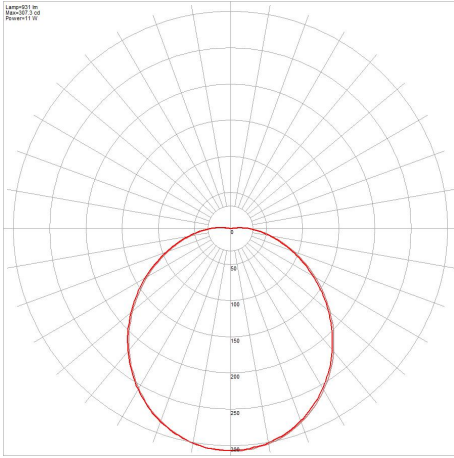

Photometrics

AT3016/WH/RD/CW