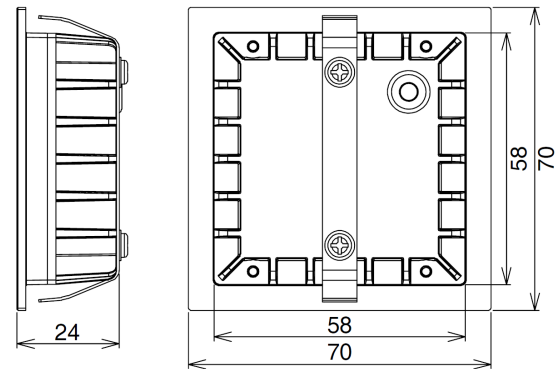

3W LED STEP LIGHT

The POWER-LITE® Step Light is designed to illuminate stair and walk ways both indoor and outdoor.

Applications:

Corridors—Stairways—Basements.

Specifications

LED Chip:	2835 SMD
Warranty:	5 Years
Life Expectancy:	40,000 Hours
Working Temperature:	-20°C to +45°C
Power Factor:	0.5
Beam Angle:	60°
Approvals:	SAA/C-tick (RCM)
Voltage:	AC100-240V
IP Rating:	IP54
LED Driver:	Non-Dimmable
CRI:	80
Replaces:	9W
Carton Quantity:	50
Nett Weight:	0.22kg
Colour:	White
Installation:	Drywall & Stud wall

STP-C-4M

Code	Description	Wattage	Lumen Output	Dimensions	Colour Temp	Cut Out
STP3W-NW-W	LED 3W Step Light—Natural White	3W	190LM	70mm x 70mm x 24mm	4000K	60 x 60mm
STP3W-CW-W	LED 3W Step Light—Cool White	3W	190LM	70mm x 70mm x 24mm	6000K	60 x 60mm
STP-C-4M	Cable for Step Light	-	-	4 Meter	-	-