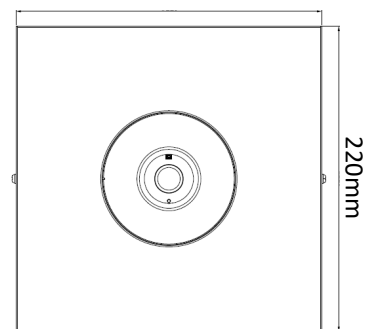

POWER-LITE® Surface Mount Box

The POWER-LITE® Surface Mount Box enables our recessed emergency lights to be surface mounted.

Applications:

Slabs/ Surface Installations.

Specifications

Dimensions:	220mm x 220mm x 60mm
Frame Colour:	White
Carton Quantity:	6
Mount:	Surface Mount
	To Suit LED3W-ENM & LED4W-ENM

220mm

220mm

60mm

Code	Product Group	Carton Quantity
ENM-SMB	Emergency LED Lighting	6