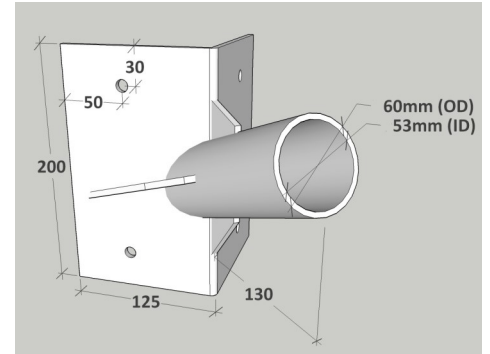

# STREET LIGHT SPIGOT

**Applications:**

Car Parks &amp; Streets.

ST-SPIGOT-42

ST-DSPIGOT-60-B

ST-CM-60

ST-SPIGOT-B-76

ST-WM-60

## Specifications

Code		Colour
ST-SPIGOT-76	76mm Spigot	Grey
ST-SPIGOT-B-76	76mm spigot	Black
ST-SPIGOT-42	42mm Spigot	Grey
ST-SPIGOT-B-42	42mm spigot	Black
ST-WM-60	Wall mounting adapter for dia. 60mm spigot	Grey
ST-WM-60-B	Wall mounting adapter for dia. 60mm spigot	Black
ST-CM-60	Corner adaptor for dia. 60mm spigot	Grey
ST-CM-60-B	Corner adaptor for dia. 60mm spigot	Black
ST-DSPIGOT-60	60mm Double Spigot LED Street Lights	Grey
ST-DSPIGOT-60-B	60mm Double Spigot LED Street Lights	Black