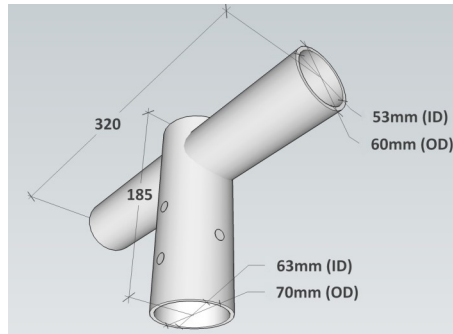

# STREET LIGHT SPIGOT

**Applications:**

Car Parks &amp; Streets.

ST-SPIGOT-42

ST-DSPIGOT-60-B

ST-CM-60

ST-SPIGOT-B-76

ST-WM-60

## Specifications

Code		Colour
ST-SPIGOT-76	76mm Spigot	Grey
ST-SPIGOT-B-76	76mm spigot	Black
ST-SPIGOT-42	42mm Spigot	Grey
ST-SPIGOT-B-42	42mm spigot	Black
ST-WM-60	Wall mounting adapter for dia. 60mm spigot	Grey
ST-WM-60-B	Wall mounting adapter for dia. 60mm spigot	Black
ST-CM-60	Corner adaptor for dia. 60mm spigot	Grey
ST-CM-60-B	Corner adaptor for dia. 60mm spigot	Black
ST-DSPIGOT-60	60mm Double Spigot LED Street Lights	Grey
ST-DSPIGOT-60-B	60mm Double Spigot LED Street Lights	Black