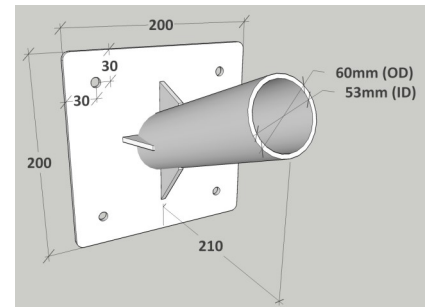

# STREET LIGHT SPIGOT

**Applications:**

Car Parks &amp; Streets.

ST-SPIGOT-42

ST-DSPIGOT-60-B

ST-CM-60

ST-SPIGOT-B-76

ST-WM-60

## Specifications

Code		Colour
ST-SPIGOT-76	76mm Spigot	Grey
ST-SPIGOT-B-76	76mm spigot	Black
ST-SPIGOT-42	42mm Spigot	Grey
ST-SPIGOT-B-42	42mm spigot	Black
ST-WM-60	Wall mounting adapter for dia. 60mm spigot	Grey
ST-WM-60-B	Wall mounting adapter for dia. 60mm spigot	Black
ST-CM-60	Corner adaptor for dia. 60mm spigot	Grey
ST-CM-60-B	Corner adaptor for dia. 60mm spigot	Black
ST-DSPIGOT-60	60mm Double Spigot LED Street Lights	Grey
ST-DSPIGOT-60-B	60mm Double Spigot LED Street Lights	Black