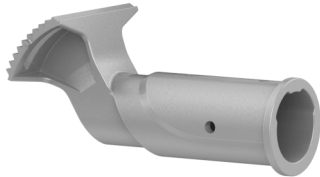

# STREET LIGHT SPIGOT

**Applications:**

Car Parks &amp; Streets.

ST-SPIGOT-42

ST-DSPIGOT-60-B

ST-CM-60

ST-SPIGOT-B-76

ST-WM-60

## Specifications

Code		Colour
ST-SPIGOT-76	76mm Spigot	Grey
ST-SPIGOT-B-76	76mm spigot	Black
ST-SPIGOT-42	42mm Spigot	Grey
ST-SPIGOT-B-42	42mm spigot	Black
ST-WM-60	Wall mounting adapter for dia. 60mm spigot	Grey
ST-WM-60-B	Wall mounting adapter for dia. 60mm spigot	Black
ST-CM-60	Corner adaptor for dia. 60mm spigot	Grey
ST-CM-60-B	Corner adaptor for dia. 60mm spigot	Black
ST-DSPIGOT-60	60mm Double Spigot LED Street Lights	Grey
ST-DSPIGOT-60-B	60mm Double Spigot LED Street Lights	Black