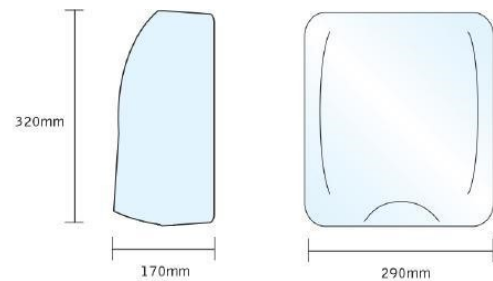

HIGH SPEED HAND DRYER

POWER-DRI® Hand Dryers are an excellent choice and dries hands in 7-10 seconds considered to be 5 times more efficient than conventional dryers.

Applications:

Commercial Bathrooms

AVAILABLE IN CHROME, BLACK & WHITE

LINE DRAWING

Specifications	
IP Rating:	IPX1
Voltage:	AC220-240V / 50/60Hz
Motor Power:	550W
Rated Power:	1800W
Temperature of warm air:	0-40°C
Air Speed:	90m/s
Sensing Distance:	12cm±3cm
Motor Speed:	24000r.p.m
Weight:	4.63kg
Material:	Stainless Steel
Time Protection:	Protection cut off time of 60 seconds
Installation:	Surface mount / fitted with plug
Application:	Indoor (unlimited / suitable for IPX1)
Drying Time:	7-10seconds / automatic sensing
Warranty:	2 Years