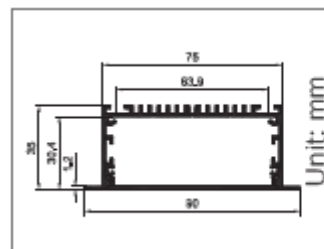

## Specifications

<b>Size:</b>	90×H35mm
<b>Material:</b>	AL6063 + PC
<b>Surface:</b>	Anodized/Painting
<b>Lighting source width:</b>	64mm
<b>Length:</b>	4m/max
<b>Installation:</b>	Recessed Mounted

Aluminium Profile