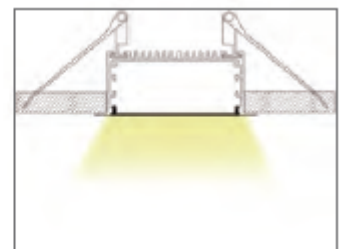

# LED Aluminium Extrusion

## Specifications

<b>Size:</b>	90×H35mm
<b>Material:</b>	AL6063 + PC
<b>Surface:</b>	Anodized/Painting
<b>Lighting source width:</b>	64mm
<b>Length:</b>	4m/max
<b>Installation:</b>	Recessed Mounted

Aluminium Profile

End Cap

Mounting Clip (Metal)

Connector

Cover