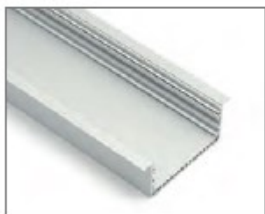

# LED Aluminium Extrusion

## Specifications

<b>Size:</b>	90×H35mm
<b>Material:</b>	AL6063 + PC
<b>Surface:</b>	Anodized/Painting
<b>Lighting source width:</b>	64mm
<b>Length:</b>	4m/max
<b>Installation:</b>	Recessed Mounted

Aluminium Profile

End Cap

Mounting Clip (Metal)

Connector

Cover