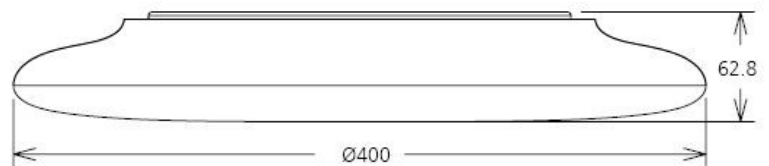

### Specifications

<b>IP Rating:</b>	IP54
<b>Approvals:</b>	SAA/C-tick (RCM)
<b>Voltage:</b>	AC200-240V
<b>Power Factor:</b>	≥0.9
<b>CRI:</b>	≥80
<b>Surface Colour:</b>	White
<b>Lumens:</b>	2000
<b>Replaces:</b>	80W
<b>Beam Angle:</b>	120°
<b>LED Colour Temperature:</b>	3000k, 4000k or 5700K (Colour Switchable)
<b>LED Driver:</b>	Dimmable
<b>Warranty:</b>	5 Years
<b>Life Span:</b>	40,000 Hours
<b>Working Temperature:</b>	-20°C to 45°C
<b>Net Weight:</b>	1.2kg

Code	POWER	Dimensions	Carton Quantity
LED-OY25W-CC-IP54	25W	300x40mm	10